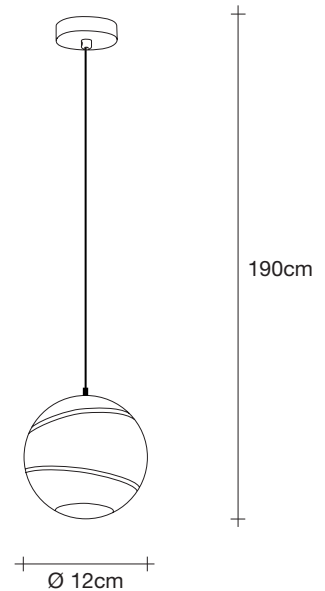

Body |

**Light Source |**  
230-240V ~ 50/60Hz

 HALOGEN  
20W G9

or

 LED  
2W G9

 Dimmable with  
all systems

Canopy |

Bond's bands of light expose a deceptively luxurious interior. Under the glass exterior, lays a core of gold leaf that creates a deep, complex radiance. The overall glow is intensified by incisions that emit focused, dramatic lines of light. Extremely versatile, Bond is available in three sizes; as either a pendant or a table/floor light; and with a black or white exterior. Whether alone or grouped together, Bond's light creates a dynamic atmosphere. Design Bruno Rainaldi.

32cm x 24cm x 17cm

41cm x 41cm x 41cm