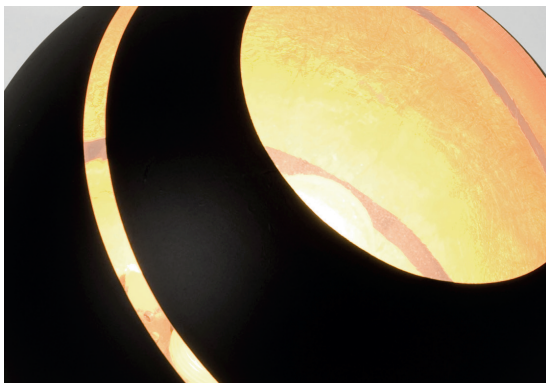

# Bond, brands of, *Racing Light.*

design Bruno Rainaldi  
terzani.com

**Type |**  
Pendant

**Materials |**  
Glass

**Finishes | Code**

 Black / Gold  
OL20S H7 F1

 White / Gold  
OL20S H7 F2

Chrome canopy

Body |

**Light Source |**  
230-240V ~ 50/60Hz

 HALOGEN  
20W G9

or

 LED  
2W G9

 Dimmable with  
all systems

Canopy |

Bond's bands of light expose a deceptively luxurious interior. Under the glass exterior, lays a core of gold leaf that creates a deep, complex radiance. The overall glow is intensified by incisions that emit focused, dramatic lines of light. Extremely versatile, Bond is available in three sizes; as either a pendant or a table/floor light; and with a black or white exterior. Whether alone or grouped together, Bond's light creates a dynamic atmosphere. Design Bruno Rainaldi.

# Bond, brands of, *Racing Light.*

design Bruno Rainaldi  
terzani.com

**Type |**  
Pendant

**Materials |**  
Glass

**Finishes | Code**

 Black / Gold  
OL21S H7 F1

 White / Gold  
OL21S H7 F2

Chrome canopy

Body |

**Light Source |**  
230-240V ~ 50/60Hz

 HALOGEN  
42W E14

or

 LED  
4W E14

 Dimmable with  
all systems

Canopy |

Bond's bands of light expose a deceptively luxurious interior. Under the glass exterior, lays a core of gold leaf that creates a deep, complex radiance. The overall glow is intensified by incisions that emit focused, dramatic lines of light. Extremely versatile, Bond is available in three sizes; as either a pendant or a table/floor light; and with a black or white exterior. Whether alone or grouped together, Bond's light creates a dynamic atmosphere. Design Bruno Rainaldi.