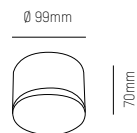

ARIK SHORT LED

SYS 11W · 230V · CRI >90

472-260029

W	W3

360lm
472-260030

S	W3

360lm