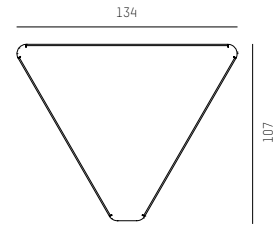

BIVIO ABDECKUNG / COVER

separat ordern / order separately

645-000020000660
645-000020000680