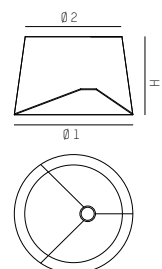

## SCHIRM ASYMMETRISCH / SHADE ASYMMETRIC

separat ordern / order separately

645-007030000120  Ø1: 230mm, Ø2: 190mm, H: 150mm  
645-007030000230  Ø1: 230mm, Ø2: 190mm, H: 150mm

BIVIO W + Abdeckung + Regal  
BIVIO W + Cover + Shelf