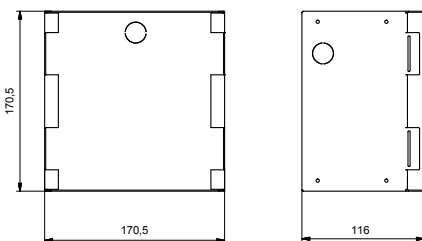

LED Einbauspot aus Aluminium
Oberfläche schwarz oder weiß pulverbeschichtet
Zurückversetzte Linsen mit verschiedenen Abstrahlwinkeln
Perfekte Entblendung durch Hochglanzraster
Lichteinsatz mit Justierschrauben höhenverstellbar

Recessed LED spotlight in aluminium
White or black powder coated
Recessed lenses with different beam-angles
Perfect anti-glare due to high-gloss grid
Height-adjustable insert with adjusting screw

Incasso LED in alluminio
Verniciatura a polveri in bianco o nero
Lenti spostati indietro con varie emissioni
Controllo anti-abbagliato per griglia lucida
Inserto regolabile in altezza tramite vite

Encastré LED en aluminium
Vernissage à poudres en blanc ou noir
Lentilles déplacées au fond avec d'émissions différentes
Control anti-éblouissement pour grille brillante
Insert réglable en hauteur par vis

UGR < 19

W2 = LED 2700K
W3 = LED 3000K
W4 = LED 4000K

IP20

UNIVERSAL-BETONEINBAUEHÄUSE/ UNIVERSAL CONCRETE HOUSING

Betoneinbauehäuse ohne Abdeckung aus verzinktem Blech, je eine Schlauch-einführung DM20mm links und rückseitig, **Abdeckung separat ordern**
Recessed housing for concrete without cover, made of zinc-plated sheet, each tube insertion DM 20mm left and backside, **order cover separately**

332-1001

GRID R EINBAUEHÄUSE / GRID R RECESSING BOX

Lichteinsatz GRID separat ordern / order light insert GRID separately

629-105
629-106

Rahmen / trim
Rahmen / trim

106 x 106mm
ET 90mm
8-30mm

GRID R LICHEINSATZ / GRID R LIGHT INSERT 9W

CRI > 90 · Binning SDCM 3 · exkl. LED Konverter (separat ordern) / excl. LED converter (order separately)
Einbaurahmen separat ordern / order recessed frame separately

LED 9W · 700mA

629-301213X
629-301219X
629-301214X

590lm
590lm
640lm

629-301223X
629-301229X
629-301224X