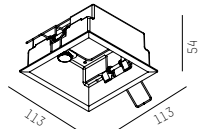

UGR < 19

W2 = LED 2700K
 W3 = LED 3000K
 W4 = LED 4000K

IP20

UNIVERSAL-BETONEINBAUEHÄUSE/ UNIVERSAL CONCRETE HOUSING

Betoneinbauehäuse ohne Abdeckung aus verzinktem Blech, je eine Schlauch-einführung DM20mm links und rückseitig, **Abdeckung separat ordern**
 Recessed housing for concrete without cover, made of zinc-plated sheet, each tube insertion DM 20mm left and backside, **order cover separately**

332-1001

GRID R EINBAUEHÄUSE / GRID R RECESSING BOX

Lichteinsatz GRID separat ordern / order light insert GRID separately

629-105
 629-106

Rahmen / trim
 Rahmen / trim

106 x 106mm
 ET 90mm
 8-30mm

GRID R LICHEINSATZ / GRID R LIGHT INSERT 9W