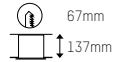

### LOOK BIG ROUND LED

LED 10,8W · 350mA · CRI >90

472-0321090303005    795lm