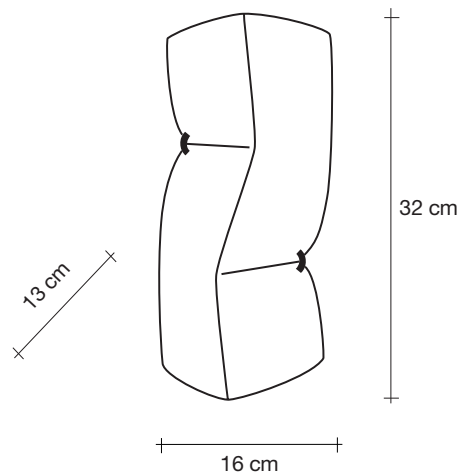

Body |

Type |
Wall sconce

Materials |
Metal

Finishes | Code

Chrome/White
OH60A H3 A1