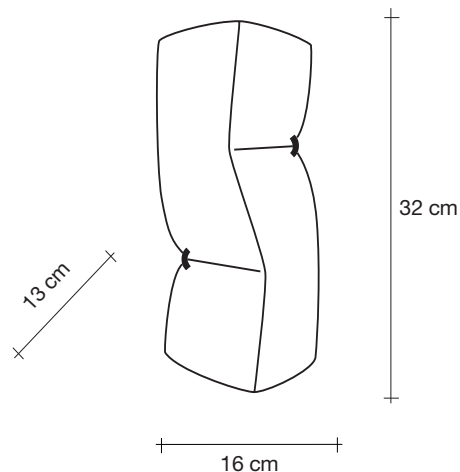

Body |

Type |
Wall sconce

Materials |
Metal

Finishes | Code

Chrome/White
OH61A H3 A1

Chrome/Amber-Gold
OH61A H3 E4