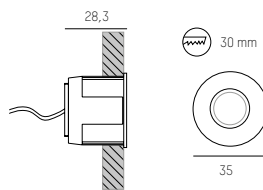

RADO WR

CRI>90
exkl. LED Konverter (separat ordern)
excl. LED converter (order separately)

SYS 2W · 500mA

56-6110ng2 126lm
56-6010ng2 126lm

56-6111ng2 126lm
56-6011ng2 126lm