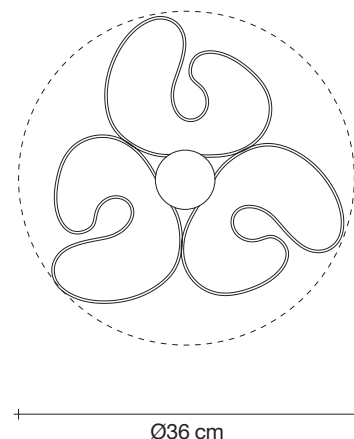

Stream, Iridescent *Light.*

design Christian Lava
terzani.com

TERZANI
LA LUCE PENSATA

Type |
Floor lamp

Materials |
Metal

Finishes | Code

-  Nickel
OJ65P E7 C8
-  Black Nickel
OJ65P E9 C8
-  Gold
OJ65P L6 C8

Body |

Canopy |

Light Source |
220-240V ~ 50/60Hz

-  LED
6 x 6W E14
-  Dimmable with
all systems

A stunning design from Christian Lava, Stream is an impressive presence in any room. Stream's design exploits the physical characteristics of the materials used to envelop a room in a unique, immersive light. Here, over 7 kilometers of metal chain appear to flow down from the undulating, nickel plated frame. These cascading tiers project a streaking, yet tranquil, shadow throughout the room. Design Christian Lava.

23,5

16,5

191cm x 46cm x 46cm