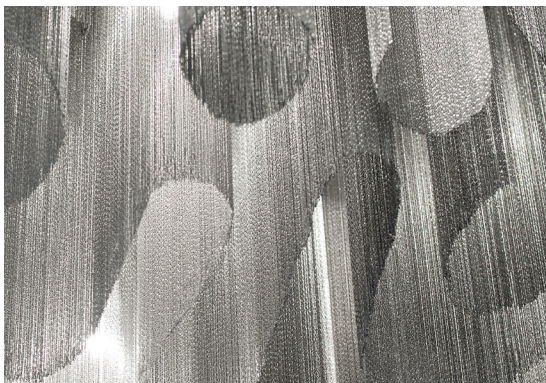

Stream, Iridescent *Light.*

design Christian Lava
terzani.com

TERZANI
LA LUCE PENSATA

Type |
Floor lamp

Materials |
Metal

Finishes | Code

-  Nickel
OJ65P E7 C8
-  Black Nickel
OJ65P E9 C8
-  Gold
OJ65P L6 C8

Body |

Canopy |

Light Source |
220-240V ~ 50/60Hz

-  LED
6 x 6W E14
-  Dimmable with
all systems

A stunning design from Christian Lava, Stream is an impressive presence in any room. Stream's design exploits the physical characteristics of the materials used to envelop a room in a unique, immersive light. Here, over 7 kilometers of metal chain appear to flow down from the undulating, nickel plated frame. These cascading tiers project a streaking, yet tranquil, shadow throughout the room. Design Christian Lava.