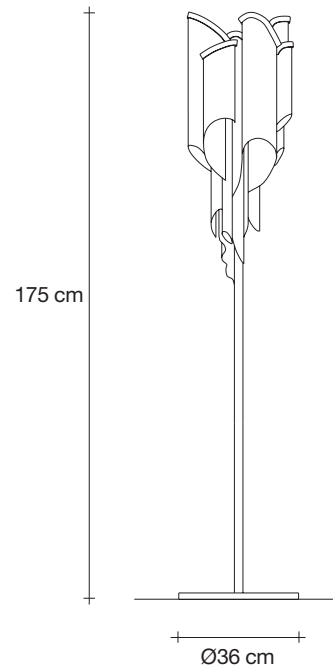

Stream, Iridescent *Light.*

design Christian Lava
terzani.com

TERZANI
LA LUCE PENSATA

Type |
Floor lamp

Materials |
Metal

Finishes | Code

-  Nickel
OJ65P E7 C8
-  Black Nickel
OJ65P E9 C8
-  Gold
OJ65P L6 C8

Body |

Canopy |

Light Source |
220-240V ~ 50/60Hz

-  LED
6 x 6W E14
-  Dimmable with
all systems

A stunning design from Christian Lava, Stream is an impressive presence in any room. Stream's design exploits the physical characteristics of the materials used to envelop a room in a unique, immersive light. Here, over 7 kilometers of metal chain appear to flow down from the undulating, nickel plated frame. These cascading tiers project a streaking, yet tranquil, shadow throughout the room. Design Christian Lava.

23,5

16,5

191cm x 46cm x 46cm