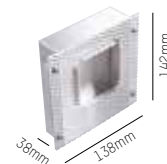

EINBAUBOX / RECESSED HOUSING

für WINDOW & PAN / for WINDOW & PAN
separat ordern / order separately

305-5058

LED CONVERTER WINDOW & PAN

Info: page 120-123

24-122812 250mA · schaltbar / switchable