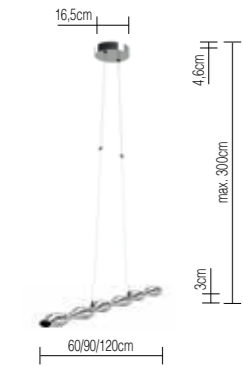

MOVE AROUND

LUMINAIRE / FIXTURE

chrome / white
copper / white

KM10-0
KM10-2

A - A++ | dimmable | 2700K | 50W | 3380lm | CRI >90

warmDIM

MOVE ALONG

LUMINAIRE / FIXTURE

chrome / alu pol
copper / white

KM02-0
KM02-2

6 A - A++ | dimmable | 2700K | 16W | 906lm | CRI >90

chrome / alu pol
copper / white

KM01-0
KM01-2

9 A - A++ | dimmable | 2700K | 23W | 1359lm | CRI >90

chrome / alu pol
copper / white