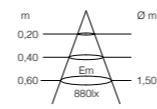

MOVE AROUND

LUMINAIRE / FIXTURE

chrome / white
copper / white

KM10-0
KM10-2

A - A++ | dimmable | 2700K | 50W | 3380lm | CRI >90

warmDIM

MOVE ALONG

LUMINAIRE / FIXTURE

chrome / alu pol
copper / white

KM02-0
KM02-2

6 A - A++ | dimmable | 2700K | 16W | 906lm | CRI >90

chrome / alu pol
copper / white

KM01-0
KM01-2

9 A - A++ | dimmable | 2700K | 23W | 1359lm | CRI >90

chrome / alu pol
copper / white

KM00-0
KM00-2

12 A - A++ | dimmable | 2700K | 28W | 1812lm | CRI >90

warmDIM

warmDIM

warmDIM