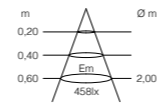

MOVE AROUND

LUMINAIRE / FIXTURE

chrome / white
copper / white

KM10-0
KM10-2

A - A++ | dimmable | 2700K | 50W | 3380lm | CRI >90

warmDIM

MOVE ALONG

LUMINAIRE / FIXTURE

chrome / alu pol
copper / white

KM02-0
KM02-2

6 A - A++ | dimmable | 2700K | 16W | 906lm | CRI >90

chrome / alu pol
copper / white

KM01-0
KM01-2

9 A - A++ | dimmable | 2700K | 23W | 1359lm | CRI >90

chrome / alu pol
copper / white

KM00-0
KM00-2

12 A - A++ | dimmable | 2700K | 28W | 1812lm | CRI >90

warmDIM

warmDIM

warmDIM