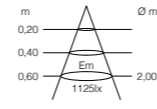

MOVE AROUND

LUMINAIRE / FIXTURE

chrome / white
copper / white

KM10-0
KM10-2

A - A++ | dimmable | 2700K | 50W | 3380lm | CRI >90

warmDIM

MOVE ALONG

LUMINAIRE / FIXTURE