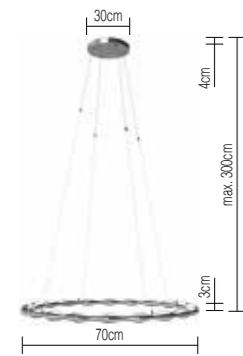

MOVE AROUND

LUMINAIRE / FIXTURE

chrome / white
copper / white

KM10-0
KM10-2

A - A++ | dimmable | 2700K | 50W | 3380lm | CRI >90

warmDIM

MOVE ALONG

LUMINAIRE / FIXTURE

chrome / alu pol
copper / white

KM02-0
KM02-2

6 A - A++ | dimmable | 2700K | 16W | 906lm | CRI >90

chrome / alu pol
copper / white

KM01-0
KM01-2

9 A - A++ | dimmable | 2700K | 23W | 1359lm | CRI >90

chrome / alu pol
copper / white