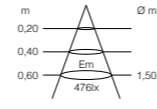

MOVE AROUND

LUMINAIRE / FIXTURE

chrome / white
copper / white

KM10-0
KM10-2

A - A++ | dimmable | 2700K | 50W | 3380lm | CRI >90

warmDIM

MOVE ALONG

LUMINAIRE / FIXTURE

chrome / alu pol
copper / white

KM02-0
KM02-2

6 A - A++ | dimmable | 2700K | 16W | 906lm | CRI >90

chrome / alu pol
copper / white

KM01-0
KM01-2

9 A - A++ | dimmable | 2700K | 23W | 1359lm | CRI >90

chrome / alu pol
copper / white

KM00-0
KM00-2

12 A - A++ | dimmable | 2700K | 28W | 1812lm | CRI >90

warmDIM

warmDIM

warmDIM