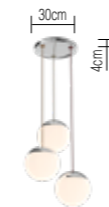

PALLA 16 SUSPENSION

LUMINAIRE / CABLE / FIXTURE

UP ROUND 16 alu pol - white / grey / alu pol CPA05-0
black - white / black / black CPA05-1

IN alu pol - white / grey / grey CPA01-0
black - white / black / black CPA01-1

HOOK alu pol AS35-0

CLIP alu pol AS37-0

A - A++ | dimmable | 2700K | 11W | 600lm | CRI >90

DUO 17X17 alu pol - white / grey / alu pol CPA02-0
black - white / black / black CPA02-1

A - A++ | dimmable | 2700K | 2x 11W | 2x 600lm | CRI >90

PALLA 16 configurable variants see **CHOICE**

PALLA 16 RAIN

LUMINAIRE / CABLE / FIXTURE

TRIO 30 alu pol - white / grey / alu pol CPA03-0
alu pol - white / olive-sand-maroon / alu pol CPA03-8
black - white / black / black CPA03-1