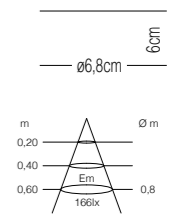

warmDIM

warmDIM

warmDIM

warmDIM