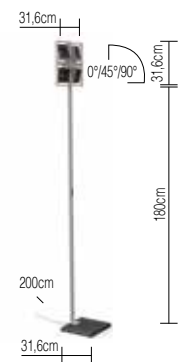

**STUDIO QUATTRO**

FRAME / COVER + FOOT

2700K	alu pol / white	SP70-1
	alu pol / black	SP70-9

LENS 3 ONLY FOR 2700K

flood	SP40-2
medium (STANDARD INCLUSION)	SP40-0
spot	SP40-1

A - A++ | dimmer integrated | 2700K | 4x 16W | 4x 650lm | CRI >90

3500K	alu pol / white	SP70-3
	alu pol / black	SP70-8

A - A++ | dimmer integrated | 3500K | 4x 15W | 4x 689lm | CRI >80

100

100