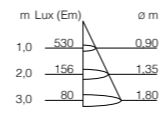

## STUDIO SPOT

2700K	FRAME + FIXTURE / COVER	
TRACE 3/70	alu pol / white	SP50-1
	alu pol / black	SP50-8

A - A++ | dimmable | 2700K | 3x 16W | 3x 650lm | CRI >90

warmDIM

warmDIM

2700K	FRAME / COVER + FIXTURE	
EURO	alu pol / white	SP03-1
	satin / white	SP03-6
	alu pol / black	SP03-8
	satin / black	SP03-2