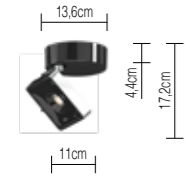

FRAME / FIXTURE + COVER	
2700K		
UP ROUND 13	alu pol / white	SP00-1
	satin / white	SP00-6
	alu pol / black	SP00-8
	satin / black	SP00-2

A - A++ | dimmable | 2700K | 16W | 650lm | CRI >90

warmDIM

3500K		
UP ROUND 13	alu pol / white	SP00-0
	satin / white	SP00-7
	alu pol / black	SP00-9
	satin / black	SP00-3

A - A++ | dimmable | 3500K | 15W | 689lm | CRI >80