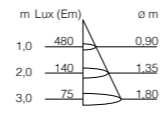

STUDIO SPOT

2700K	FRAME + FIXTURE / COVER	
TRACE 3/70	alu pol / white	SP50-1
	alu pol / black	SP50-8

A - A++ | dimmable | 2700K | 3x 16W | 3x 650lm | CRI >90

warmDIM

warmDIM

2700K	FRAME / COVER + FIXTURE	
EURO	alu pol / white	SP03-1
	satin / white	SP03-6
	alu pol / black	SP03-8
	satin / black	SP03-2

A - A++ | dimmable | 2700K | 16W | 650lm | CRI >90

3500K	EURO	
	alu pol / white	SP03-0
	satin / white	SP03-7
	alu pol / black	SP03-9
	satin / black	SP03-3

A - A++ | dimmable | 3500K | 15W | 689lm | CRI >80

STUDIO TABLE / FLOOR

BASE ROUND	FRAME / COVER + FIXTURE	
13 DIM	alu pol / white	CSM95-1
	satin / white	CSM95-6
	alu pol / black	CSM95-8
	satin / black	CSM95-2

A - A++ | dimmable | 2700K | 16W | 650lm | CRI >90

warmDIM

LENS 3		
	flood	SP40-2
	medium (STANDARD INCLUSION)	SP40-0
	spot	SP40-1

STUDIO configurable variants see **CHOICE**

STUDIO QUATTRO IN

2700K	FRAME / COVER	
	alu pol / white	SP80-1
	satin / white	SP80-6
	alu pol / black	SP80-8
	satin / black	SP80-2

LENS 3 ONLY FOR 2700K

	flood	SP40-2
	medium (STANDARD INCLUSION)	SP40-0
	spot	SP40-1

A - A++ | dimmable | 2700K | 4x 16W | 4x 650lm | CRI >90

warmDIM

3500K		
	alu pol / white	SP80-0
	satin / white	SP80-7
	alu pol / black	SP80-9
	satin / black	SP80-3

A - A++ | dimmable | 3500K | 4x 15W | 4x 689lm | CRI >80