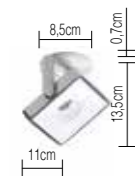

FRAME / FIXTURE + COVER	
2700K		
IN	alu pol / white	SP01-1
	satin / white	SP01-6
	alu pol / black	SP01-8
	satin / black	SP01-2

A - A++ | dimmable | 2700K | 16W | 650lm | CRI >90

warmDIM

3500K		
IN	alu pol / white	SP01-0
	satin / white	SP01-7
	alu pol / black	SP01-9
	satin / black	SP01-3

A - A++ | dimmable | 3500K | 15W | 689lm | CRI >80