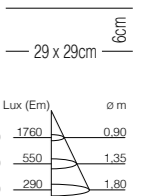

STUDIO SPOT

2700K	FRAME + FIXTURE / COVER	
TRACE 3/70	alu pol / white	SP50-1
	alu pol / black	SP50-8

A - A++ | dimmable | 2700K | 3x 16W | 3x 650lm | CRI >90

warmDIM

warmDIM

2700K	FRAME / COVER + FIXTURE	
EURO	alu pol / white	SP03-1
	satin / white	SP03-6
	alu pol / black	SP03-8
	satin / black	SP03-2

A - A++ | dimmable | 2700K | 16W | 650lm | CRI >90

3500K	EURO	
	alu pol / white	SP03-0
	satin / white	SP03-7
	alu pol / black	SP03-9
	satin / black	SP03-3

A - A++ | dimmable | 3500K | 15W | 689lm | CRI >80

STUDIO TABLE / FLOOR

BASE ROUND	FRAME / COVER + FIXTURE	
13 DIM	alu pol / white	CSM95-1
	satin / white	CSM95-6
	alu pol / black	CSM95-8
	satin / black	CSM95-2

A - A++ | dimmable | 2700K | 16W | 650lm | CRI >90

warmDIM

LENS 3		
	flood	SP40-2
	medium (STANDARD INCLUSION)	SP40-0
	spot	SP40-1

STUDIO configurable variants see **CHOICE**

STUDIO QUATTRO IN

2700K	FRAME / COVER	
	alu pol / white	SP80-1
	satin / white	SP80-6
	alu pol / black	SP80-8
	satin / black	SP80-2

LENS 3 ONLY FOR 2700K

	flood	SP40-2
	medium (STANDARD INCLUSION)	SP40-0
	spot	SP40-1

A - A++ | dimmable | 2700K | 4x 16W | 4x 650lm | CRI >90

warmDIM

3500K		
	alu pol / white	SP80-0
	satin / white	SP80-7
	alu pol / black	SP80-9
	satin / black	SP80-3

A - A++ | dimmable | 3500K | 4x 15W | 4x 689lm | CRI >80