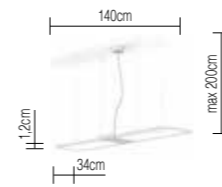

**XT-S SUSPENSION 140**

LUMINAIRE / FIXTURE

white / white	sensor	XS50-3
charcoal / white	sensor	XS50-2

55  
45

LIGHTDIM CONNECT

swarm function	PD51-0
----------------	--------

A - A++ | dimmable | The following light temperatures can be set using the provided remote control:  
2700K-3000K-3500K-4000K-5000K-6000K | 96W | 10970lm | CRI >80