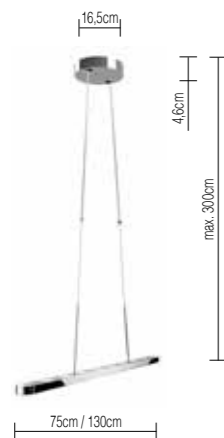

**XT-S SUSPENSION 140**

LUMINAIRE / FIXTURE

white / white	sensor	XS50-3
charcoal / white	sensor	XS50-2

55  
45

LIGHTDIM CONNECT

swarm function	PD51-0
----------------	--------

A - A++ | dimmable | The following light temperatures can be set using the provided remote control:  
2700K-3000K-3500K-4000K-5000K-6000K | 96W | 10970lm | CRI >80

**DANCE LED**

LUMINAIRE / FIXTURE

6	alu pol / alu pol	FA32-0	
A - A++   dimmable   2700K   CRI >90			warMDIM
10	alu pol / alu pol	FA30-0	
A - A++   dimmable   2700K   CRI >90			warMDIM