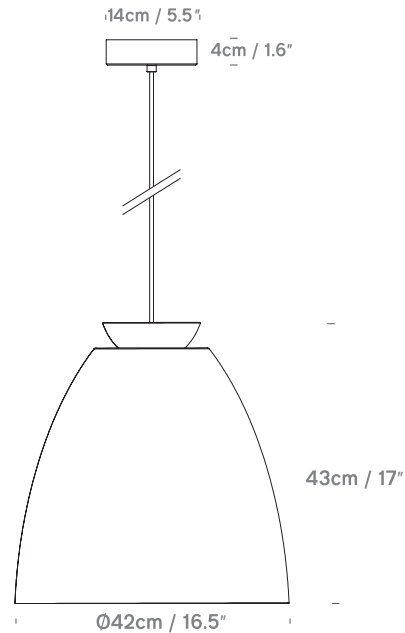

Chelsea 18
UK/EU PC109118-XX

Chelsea 40
UK/EU PC109140-XX

Chelsea 56
UK/EU PC109156-XX

Colour + EAN/UPC Code

 **01 - White with Antique Gold Interior**
(RAL 9003 Matt + RAL 1036 Semi-Gloss)

EAN:
18: 5060481943543
40: 5060481943598
56: 5060481943642

 **02 - Black with Antique Gold Interior**
(RAL 9011 Matt + RAL 1036 Semi-Gloss)

EAN:
18: 5060481943550
40: 5060481943604
56: 5060481943659

Category	Pendant / Ceiling Mount
Material	Aluminium + Steel
Cable	Black - 4m Black Braided White - 4m White Braided
Lightsource	ES E27 / Max 15W LED
Switched	No
Class	Class II - Double Insulated
F Mark	Suitable for Mounting on Flammable Materials

IP Rating	IP20
Bathroom Zone	Zone 3
Weight	18: 0.85KGS/40: 2KGS/56: 2.7KGS
Individual Carton Size	18: 25x25x20cm / 40: N/A / 56: N/A
Individual Carton Weight	18: 1.3KGS / 40: N/A / 56: N/A
Shipping Carton Quantity	18: 4 Units / 40: 1 Unit / 56: 1 Unit
Shipping Carton Size	18: 52x48x27cm/40: 50x50x44cm/ 56: 65x65x30.5cm
Shipping Carton Weight	11: 6KGS/20: 3.4KGS/50: 5.5KGS