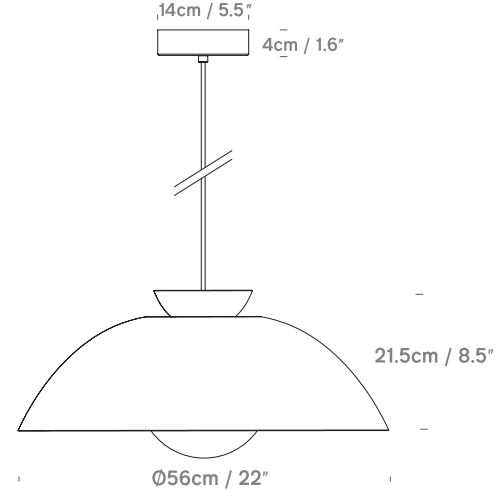

Chelsea 18
UK/EU PC109118-XX

Chelsea 40
UK/EU PC109140-XX

Chelsea 56
UK/EU PC109156-XX

Colour + EAN/UPC Code

 **01 - White with Antique Gold Interior**
(RAL 9003 Matt + RAL 1036 Semi-Gloss)

EAN:
18: 5060481943543
40: 5060481943598
56: 5060481943642

IP Rating	IP20
Bathroom Zone	Zone 3
Weight	18: 0.85KGS/40: 2KGS/56: 2.7KGS
Individual Carton Size	18: 25x25x20cm / 40: N/A / 56: N/A
Individual Carton Weight	18: 1.3KGS / 40: N/A / 56: N/A
Shipping Carton Quantity	18: 4 Units / 40: 1 Unit / 56: 1 Unit
Shipping Carton Size	18: 52x48x27cm/40: 50x50x44cm/ 56: 65x65x30.5cm
Shipping Carton Weight	11: 6KGS/20: 3.4KGS/50: 5.5KGS