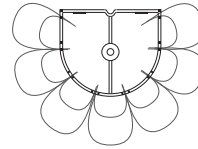

RENATA 35 Wall

DIMENSIONS

H 30 cm / 11.7 in

D 35 cm / 13.7 in

PARTS

x 1

x 1

x 7

ELECTRICAL KIT

x 1

x 1

x 1

x 1

x 2

CODE

RE35

TYPE

Sconces Lamp

MOUNTING

CORD LENGTH

0.5 m. / Textile cable

BULB

100 watts (max) / Bulb Socket E26 / E27 x 1

WEIGHT