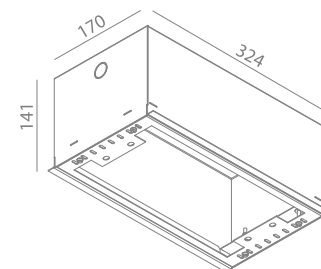

BEAM ANGLES

STANDARD (included) beam angle 36°