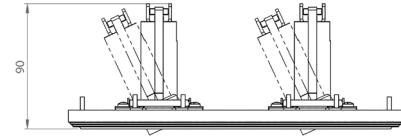

INSTALLATION KIT

STANDARD (included) installation system for ceiling 9 - 12 - 15 mm

REF N° 200 99 025 installation system for gypsum ceiling 25 mm

REF N° 200 99 030 installation system for gypsum ceiling 30 mm

REF N° 856 00 000 Concrete box 200Cent Twin- Galvanized steel