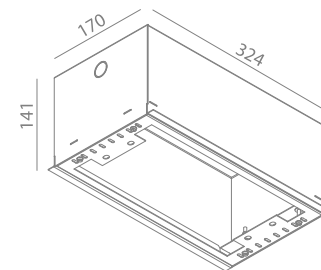

BEAM ANGLES

STANDARD (included) beam angle 24°
REF N° 203 20 044 (option) beam angle 44°