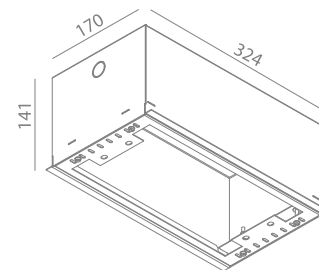

BEAM ANGLES

STANDARD (included) beam angle 28°