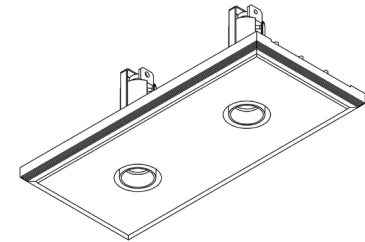

INSTALLATION KIT

STANDARD (included) installation system for ceiling 9 - 12 - 15 mm

REF N° 200 99 025 installation system for gypsum ceiling 25 mm

REF N° 200 99 030 installation system for gypsum ceiling 30 mm

REF N° 856 00 000 Concrete box 200Cent Twin- Galvanized steel