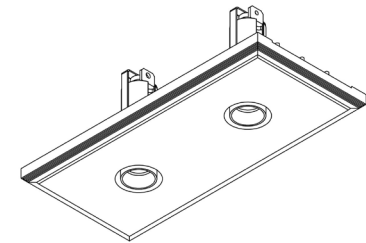

Ref N° 200 WH CO

White Copper - Bianco Rame
Weiß Kupfer - Wit Koper
Blanc Cuivre - Bianco Cobre

INSTALLATION KIT

STANDARD (included) installation system for ceiling 9 - 12 - 15 mm
REF N° 200 99 025 installation system for gypsum ceiling 25 mm
REF N° 200 99 030 installation system for gypsum ceiling 30 mm
REF N° 856 00 000 Concrete box 200Cent Twin- Galvanized steel