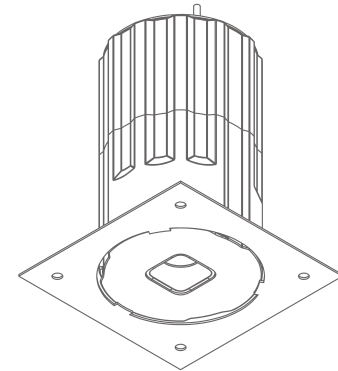

INSTALLATION KIT

STANDARD (included) installation system for concrete ceiling
height adjustable

BEAM ANGLES

STANDARD (included) beam angle 36°