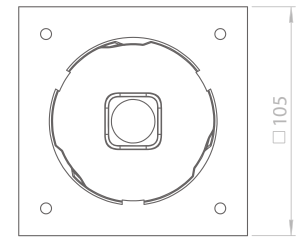

INSTALLATION KIT

STANDARD (included) installation system for concrete ceiling
height adjustable

BEAM ANGLES

STANDARD (included) beam angle 24°

TECHNICAL DATA SHEET

200CENT SQUARE 750LM R FIX TRIMLESS IP20

INDOOR - INTERNO - INNENBEREICH - INTERIEUR - INTÉRIEUR - INTERIOR

Fix (not adjustable) 0° - 0°

⊞ ∅76 - h = 125 mm

Material: CALCYT® plaster

REF N° 200 BLACK

Black
Nero
Schwarz
Zwart
Noir
Negro

REF N° 200 WHITE

White
Bianco
Weiß
Wit
Blanc
Blanco

200CENT SQUARE R FIX IP20 750LM CRI 92