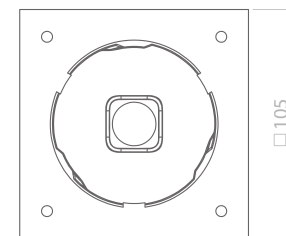

TECHNICAL DATA SHEET

200CENT SQUARE 250LM R FIX TRIMLESS IP20

INDOOR - INTERNO - INNENBEREICH - INTERIEUR - INTÉRIEUR - INTERIOR

Fix (not adjustable) 0° - 0°

⊞ ∅76 - h = 125 mm

Material: CALCYT® plaster

REF N° 200 BLACK

INSTALLATION KIT

STANDARD (included) installation system for concrete ceiling
height adjustable

BEAM ANGLES

STANDARD (included) beam angle 12°

TECHNICAL DATA SHEET

200CENT SQUARE 500LM R FIX TRIMLESS IP20

INDOOR - INTERNO - INNENBEREICH - INTERIEUR - INTÉRIEUR - INTERIOR

Fix (not adjustable) 0° - 0°

□ ∅76 - h = 125 mm

Material: CALCYT® plaster

REF N° 200 BLACK

Black
Nero
Schwarz
Zwart
Noir
Negro

REF N° 200 WHITE

White
Bianco
Weiß
Wit
Blanc
Blanco

200CENT SQUARE R FIX IP20 500LM CRI 92