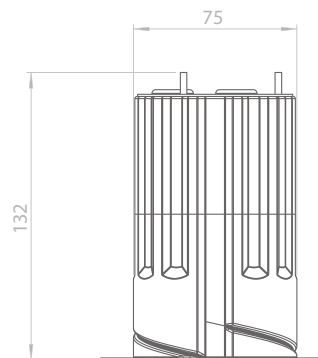

REMOTE LED DRIVER ON/OFF

REF N° 697 00 015 min.2W max. 32W

REF N° 697 00 025 min.2W max. 50W

230V/50Hz - □ - current controlled
▽ - **CE** - IP20 - 700mA - not dimmable

REMOTE LED DRIVER DIM

REF N° 697 60 040 min. 3W max. 60W
1-10V DALI PUSH

REF N° 697 77 010 min. 2W max. 10W PHASE DIM

REF N° 697 77 020 min. 11W max. 20W PHASE DIM

REF N° 697 30 015 min. 2W max. 20W DALI

REF N° 697 60 015 min. 2W max. 20W 1-10V PUSH

230V/50Hz - □ - current controlled
▽ - **CE** - IP20 - 700mA - dimmable