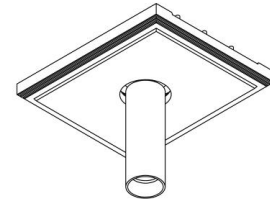

INSTALLATION KIT

STANDARD (included) installation system for ceiling 9 - 12 - 15 mm

REF N° 200 99 025 installation system for gypsum ceiling 25 mm

REF N° 200 99 030 installation system for gypsum ceiling 30 mm