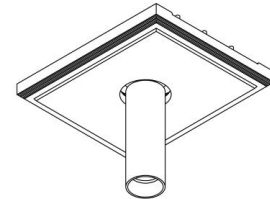

INSTALLATION KIT

STANDARD (included) installation system for ceiling 9 - 12 - 15 mm

REF N° 200 99 025 installation system for gypsum ceiling 25 mm

REF N° 200 99 030 installation system for gypsum ceiling 30 mm

REF N° 827 00 000 Concrete box 200Cent - Galvanized steel