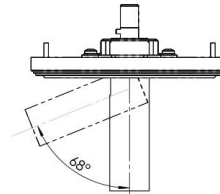

INSTALLATION KIT

STANDARD (included) installation system for ceiling 9 - 12 - 15 mm

REF N° 200 99 025 installation system for gypsum ceiling 25 mm

REF N° 200 99 030 installation system for gypsum ceiling 30 mm