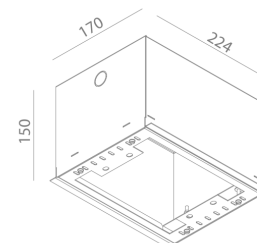

REF N° 200 99 030 installation system for gypsum ceiling 30 mm

REF N° 827 00 000 Concrete box 200Cent - Galvanized steel

BEAM ANGLES

STANDARD (included) beam angle 36°

TECHNICAL DATA SHEET

200CENT ROUND 1000LM SWING 70 TRIMLESS IP54