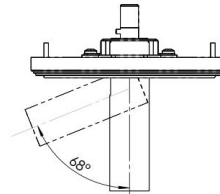

INSTALLATION KIT

STANDARD (included) installation system for ceiling 9 - 12 - 15 mm

REF N° 200 99 025 installation system for gypsum ceiling 25 mm

REF N° 200 99 030 installation system for gypsum ceiling 30 mm

REF N° 827 00 000 Concrete box 200Cent - Galvanized steel