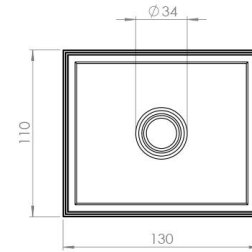

TECHNICAL DATA SHEET

200CENT ROUND 1000LM SWING 70 TRIMLESS IP54

BATHROOM - STANZA DA BAGNO - BADEZIMMER - BADKAMER - SALLE DE BAINS - CUARTO DE BAÑO

Adjustable 0° - 68°

114x134 mm - h = 50 mm

Material: CALCYT® plaster

200CENT ROUND SWING 70 1000LM CRI 92

2700°K	3000°K
REF N° 550 26 930	REF N° 550 26 830

7,1 W - 1000LM - 2 step MacAdam - **A+**
Serial wiring - - **CE** - -
Requires remote LED driver - 600mA
Perfect beam 28°

REMOTE LED DRIVER ON/OFF

REF N° 697 00 015 min.2W max. 32W

230V/50Hz - - current controlled
 - **CE** - IP20 - 600mA - not dimmable

REMOTE LED DRIVER DIM

REF N° 697 60 040 min.3W max. 60W

1-10V DALI PUSH

REF N° 697 30 015 min 2W max 20W DALI

REF N° 697 60 015 min 2W max 20W 1-10V PUSH

REF N° 697 76 020 min 2W max 20W PHASE DIM

230V/50Hz - - current controlled
 - **CE** - IP20 - 600mA - dimmable