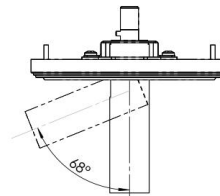

INSTALLATION KIT

STANDARD (included) installation system for ceiling 9 - 12 - 15 mm

REF N° 200 99 025 installation system for gypsum ceiling 25 mm

REF N° 200 99 030 installation system for gypsum ceiling 30 mm

REF N° 827 00 000 Concrete box 200Cent - Galvanized steel