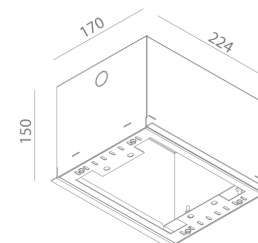

BEAM ANGLES

STANDARD (included) beam angle 28°