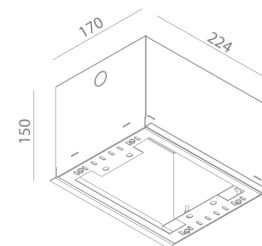

BEAM ANGLES

STANDARD (included) beam angle 12°
REF N° 203 20 008 (option) beam angle 8°