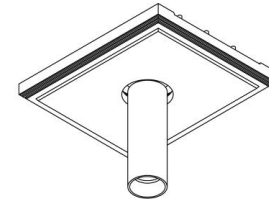

INSTALLATION KIT

STANDARD (included) installation system for ceiling 9 - 12 - 15 mm

REF N° 200 99 025 installation system for gypsum ceiling 25 mm

REF N° 200 99 030 installation system for gypsum ceiling 30 mm