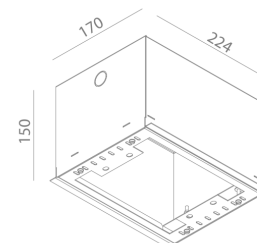

BEAM ANGLES

STANDARD (included) beam angle 24°

REF N° 203 20 044 (option) beam angle 44°