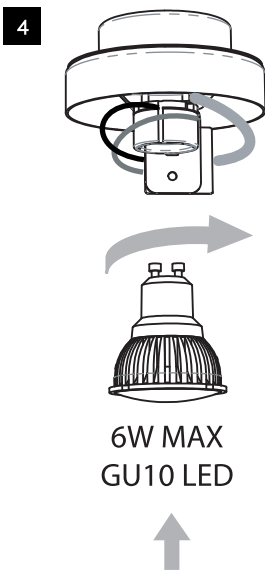

6W MAX
GU10 LED