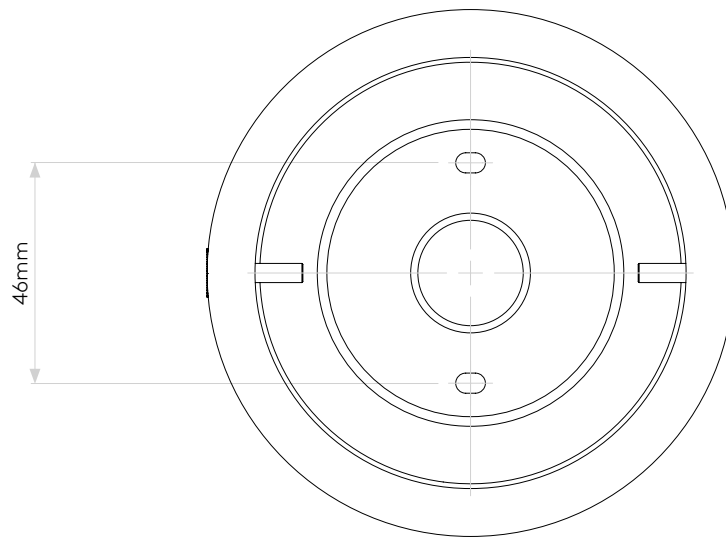

Please note that some dimensions may vary slightly due to manufacturing tolerances, this includes cable entry and fixing holes

Veillez noter que certaines dimensions peuvent varier légèrement en raison des tolérances de fabrication, y compris l'entrée de câble et les trous de fixation.

Bitte beachten Sie, dass die Maße Fertigungstoleranzen unterliegen und daher in geringem Umfang von der angegebenen Größe abweichen können. Dies gilt auch für Kabeingänge und Befestigungslöcher.

Si prega notare che possono esserci piccole variazioni in alcune dimensioni dovute alle tolleranze di produzione, queste includono l'ingresso del cavo e i fori di fissaggio.