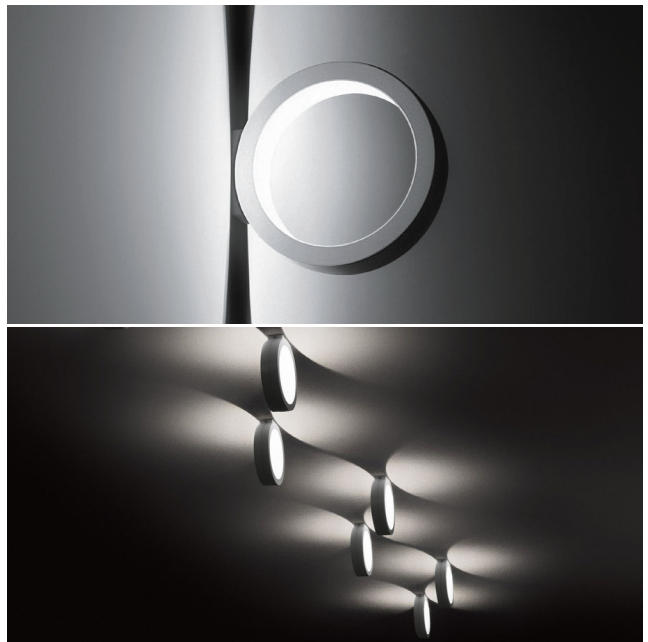

Assolo parete | soffitto

20,4 cm
8"

4,5 cm
1 3/4"

Ø 20 cm
Ø 7 7/8"

20,4 cm
8"

9,2 cm
3 5/8"

Ø 20 cm
Ø 7 7/8"

luminaire	
materials	aluminium
environment	interiors
mounting location	wall/ceiling
emission	indirect light
weight	0,8 kg
voltage	230V
ballast	integrated electronic dimmable
dimming	phase-cut (compatible with remote Casambi Bluetooth dimmer)
insulation class	1
IP classification	IP20
certifications	CE

light source	
source	LED
number of led	1
power	16W
luminous flux	1.300 lm
colour temperature	2.800K
CRI	≥ 80
energy label	

finish		
white cod 1520	black cod 1524	matt gold cod 1554
with round plate* white cod 1522	with round plate* black cod 1523	with round plate* matt gold cod 1555
junction box plate white cod 1528	junction box plate black cod 1530	junction box plate matt gold cod 1558