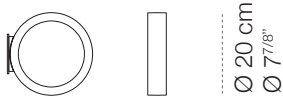

Assolo parete | soffitto

20,4 cm
8"

4,5 cm
1 3/4"

Ø 20 cm
Ø 7 7/8"

20,4 cm
8"

9,2 cm
3 5/8"

Ø 20 cm
Ø 7 7/8"

luminaire	
materials	aluminium
environment	interiors
mounting location	wall/ceiling
emission	indirect light
weight	0,8 kg
voltage	230V
ballast	integrated electronic dimmable
dimming	phase-cut (compatible with remote Casambi Bluetooth dimmer)
insulation class	1
IP classification	IP20
certifications	CE

light source	
source	LED
number of led	1
power	16W
luminous flux	1.300 lm
colour temperature	2.800K
CRI	≥ 80
energy label	

finish		
white cod 1520	black cod 1524	matt gold cod 1554
with round plate* white cod 1522	with round plate* black cod 1523	with round plate* matt gold cod 1555
junction box plate white cod 1528	junction box plate black cod 1530	junction box plate matt gold cod 1558