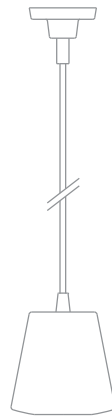

Bramah *by Michael Young*

Product Category: Pendant
 Size: Large
 Material: Aluminium

SXXXD15 - Pale Gold
 SXXXD65 - Copper
 SXXXK55 - Grey

SPECIFICATION	Bramah UK/EU BMH-13893-XXXXXXX USA BMH-14882-XXXXXXX
Lightsource	UK/EU E27, Max 60W USA E26, Max 60W Recommended Bulb: Filament or pearl LED Globe Bulbs with 300 - 500 Lumen output each and 2800K (for warmer with more colour).
Cable	4m / 157.5" Black braided cable with external tensile wire (USA version)
Ceiling Rose	Same colour as the shade

Bramah *by Michael Young*

Product Category Pendant
 Size Small
 Material Aluminium

SXXXD15 - Pale Gold
 SXXXD65 - Copper
 SXXXK55 - Grey

UK/EU 7.15cm / 2.8"
 USA 12.8cm / 5"

UK/EU 5.85cm / 2.3"
 USA 4.52cm / 1.8"

10.9cm / 4.3"

11cm / 4.3"

Bramah
 UK/EU BMW-13892-XXXXXXX
 USA BMW-14883-XXXXXXX

SPECIFICATION	Bramah UK/EU BMH-13892-XXXXXXX USA BMH-14883-XXXXXXX
Lightsource	G9, UK/EU, Max 25W USA, Max 25W Recommended bulb: Any G9 LED Bulb up to 180 - 500 Lumen output, dimmable Temperature 2200 - 2800 Kelvin
Cable	4m / 157.5" Black braided cable
Ceiling Rose	Same colour as the shade