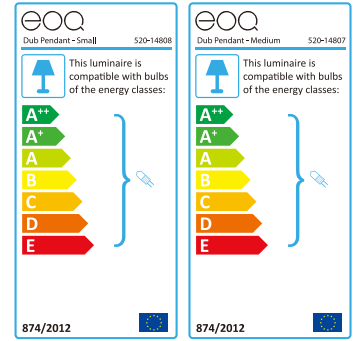

Dub *by Michael Young*

Product Category: Pendant
Size: Small & Medium
Material: Aluminium & Glass

Aluminium
SXXXD15 - Pale Gold
SXXXD65 - Copper
SXXXK55 - Grey

Glass
G - Green
S - Smoke
A - Amber