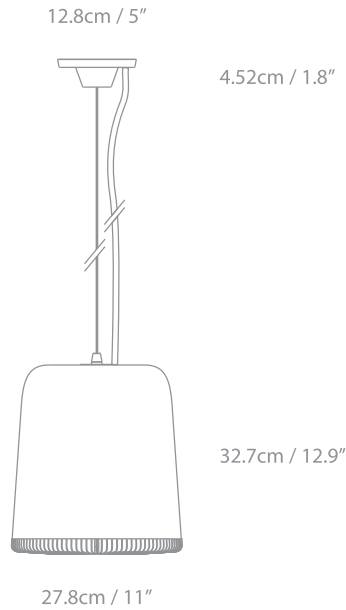

# Dub *by Michael Young*

Product Category    Pendant  
 Size                    Large  
 Material                Aluminium & Glass

Aluminium  
 SXXXD15 - Pale Gold  
 SXXXD65 - Copper  
 SXXXK55 - Grey

Glass  
 G - Green  
 S - Smoke  
 A - Amber

**Dub**  
 UK/EU DUP-EL-X-XXXXXXX  
 USA DUP-UL-X-XXXXXXX

<b>SPECIFICATION</b>	<b>Dub</b> UK/EU DUP-EL-X-XXXXXXX USA DUP-UL-X-XXXXXXX
<b>Lightsource</b>	UK/EU E27, Max 60W                    USA E26, Max 60W Recommended Bulb: Filament or pearl LED Globe Bulbs with 300 - 500 Lumen output each and 2800K (for warmer with more colour).
<b>Cable</b>	4m / 157.5" Black braided cable with external tensile wire
<b>Ceiling Rose</b>	Same colour as the shade

# Dub *by Michael Young*

Product Category: Pendant  
 Size: Small & Medium  
 Material: Aluminium & Glass

Aluminium  
 SXXXD15 - Pale Gold  
 SXXXD65 - Copper  
 SXXXK55 - Grey

Glass  
 G - Green  
 S - Smoke  
 A - Amber

UK/EU 7.15cm / 2.8"  
 USA 12.8cm / 5"

UK/EU 5.85cm / 2.3"  
 USA 4.52cm / 1.8"

UK/EU 7.15cm / 2.8"  
 USA 12.8cm / 5"

UK/EU 5.85cm / 2.3"  
 USA 4.52cm / 1.8"

**Dub**  
 UK/EU DUP-ES-X-XXXXXXX  
 USA DUP-US-X-XXXXXXX