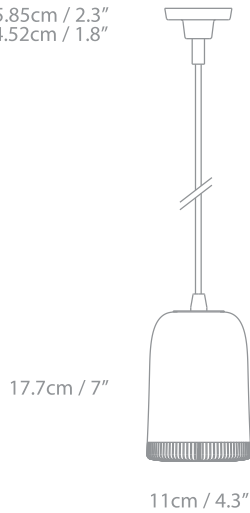

**Dub**  
 UK/EU DUP-EL-X-XXXXXXX  
 USA DUP-UL-X-XXXXXXX

<b>SPECIFICATION</b>	<b>Dub</b> UK/EU DUP-EL-X-XXXXXXX USA DUP-UL-X-XXXXXXX
<b>Lightsource</b>	UK/EU E27, Max 60W                    USA E26, Max 60W Recommended Bulb: Filament or pearl LED Globe Bulbs with 300 - 500 Lumen output each and 2800K (for warmer with more colour).
<b>Cable</b>	4m / 157.5" Black braided cable with external tensile wire
<b>Ceiling Rose</b>	Same colour as the shade

# Dub *by Michael Young*

Product Category: Pendant  
 Size: Small & Medium  
 Material: Aluminium & Glass

Aluminium  
 SXXXD15 - Pale Gold  
 SXXXD65 - Copper  
 SXXXK55 - Grey

Glass  
 G - Green  
 S - Smoke  
 A - Amber

UK/EU 7.15cm / 2.8"  
 USA 12.8cm / 5"

UK/EU 5.85cm / 2.3"  
 USA 4.52cm / 1.8"

UK/EU 7.15cm / 2.8"  
 USA 12.8cm / 5"

UK/EU 5.85cm / 2.3"  
 USA 4.52cm / 1.8"

**Dub**  
 UK/EU DUP-ES-X-XXXXXXX  
 USA DUP-US-X-XXXXXXX

**Dub**  
 UK/EU DUP-EM-X-XXXXXXX  
 USA DUP-UM-X-XXXXXXX

SPECIFICATION	Dub UK/EU DUP-ES-X-XXXXXXX USA DUP-US-X-XXXXXXX	Dub UK/EU DUP-EM-X-XXXXXXX USA DUP-UM-X-XXXXXXX
Lightsource	G9, UK/EU, Max 25W      USA, Max 25W Recommended bulb: Any G9 LED Bulb up to 180 - 500 Lumen output, dimmable Temperature 2200 - 2800 Kelvin	G9, UK/EU, Max 25W      USA, Max 25W Recommended bulb: Any G9 LED Bulb up to 180 - 500 Lumen output, dimmable Temperature 2200 - 2800 Kelvin
Cable	4m / 157.5" Black braided cable	4m / 157.5" Black braided cable
Ceiling Rose	Same colour as the shade	Same colour as the shade