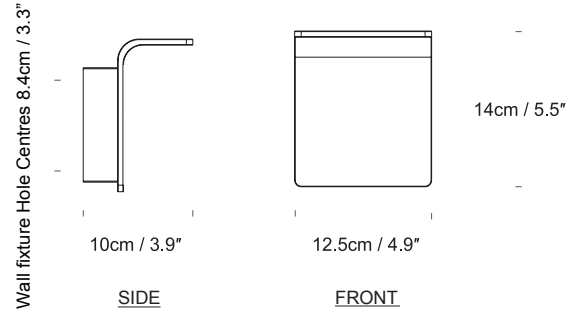

# Bracket *by Steve Jones*

innermost®

Product Category  
Material

Wall Light  
Aluminium

**Bracket**  
UK/EU WB088101  
USA WB088301

### Bracket

UK/EU WB088101  
USA WB088301

Integrated LED Source, Sharp Chip, chip life 30,000 hours, 13W, 1150lm, 3000K, CRI (Ra) 93, Beam Angle 120°  
EU Dimmable via leading/ trailing-edge +TRIAC dimmer, US Dimmable via 0-10v + TRIAC dimmer