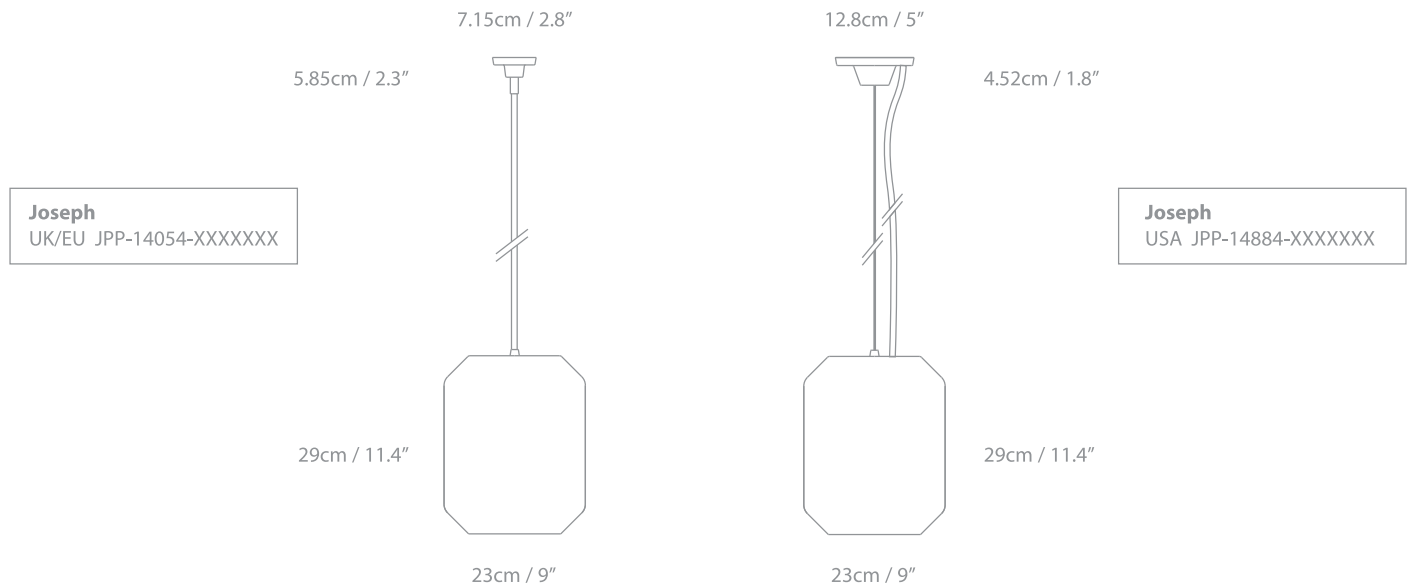

Joseph *by Michael Young*

Product Category: Pendant
 Size: Large
 Material: Aluminium

SXXXD15 - Pale Gold
 SXXXD65 - Copper
 SXXXK55 - Grey

| | |
|----------------------|---|
| SPECIFICATION | <p>Joseph UK/EU JPP-14054-XXXXXXX USA JPP-14884-XXXXXXX</p> |
| Lightsource | <p>UK/EU E27, Max 60W USA E26, Max 60W Recommended Bulb: Filament or pearl LED Globe Bulbs with 300 - 500 Lumen output each and 2800K (for warmer with more colour).</p> |
| Cable | <p>4m / 157.5" Black braided cable with external tensile wire (USA version)</p> |
| Ceiling Rose | <p>Same colour as the shade</p> |

Joseph *by Michael Young*

Product Category Pendant
 Size Small
 Material Aluminium

SXXXD15 - Pale Gold
 SXXXD65 - Copper
 SXXXK55 - Grey

UK/EU 7.15cm / 2.8
 USA 12.8cm / 5"

UK/EU 5.85cm / 2.3"
 USA 4.52cm / 1.8"

16cm / 6.3"

11.05cm / 4.4"

Joseph
 UK/EU JPP-14059-XXXXXXX
 USA JPP-14885-XXXXXXX

| | |
|----------------------|--|
| SPECIFICATION | <p>Joseph UK/EU JPP-14059-XXXXXXX USA JPP-14885-XXXXXXX</p> |
| Lightsource | <p>G9, UK/EU, Max 25W USA, Max 25W Recommended bulb: Any G9 LED Bulb up to 180 - 500 Lumen output, dimmable Temperature 2200 - 2800 Kelvin</p> |
| Cable | <p>4m / 157.5" Black braided cable</p> |
| Ceiling Rose | <p>Same colour as the shade</p> |