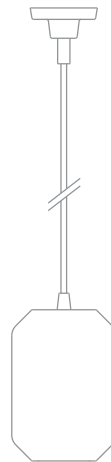

Joseph *by Michael Young*

Product Category: Pendant
 Size: Large
 Material: Aluminium

SXXXD15 - Pale Gold
 SXXXD65 - Copper
 SXXXK55 - Grey

| | |
|----------------------|---|
| SPECIFICATION | <p>Joseph UK/EU JPP-14054-XXXXXXX USA JPP-14884-XXXXXXX</p> |
| Lightsource | <p>UK/EU E27, Max 60W USA E26, Max 60W Recommended Bulb: Filament or pearl LED Globe Bulbs with 300 - 500 Lumen output each and 2800K (for warmer with more colour).</p> |
| Cable | <p>4m / 157.5" Black braided cable with external tensile wire (USA version)</p> |
| Ceiling Rose | <p>Same colour as the shade</p> |

Joseph *by Michael Young*

Product Category Pendant
 Size Small
 Material Aluminium

SXXXD15 - Pale Gold
 SXXXD65 - Copper
 SXXXK55 - Grey

UK/EU 7.15cm / 2.8
 USA 12.8cm / 5"

UK/EU 5.85cm / 2.3"
 USA 4.52cm / 1.8"

16cm / 6.3"

11.05cm / 4.4"

Joseph
 UK/EU JPP-14059-XXXXXXX
 USA JPP-14885-XXXXXXX

| | |
|----------------------|--|
| SPECIFICATION | <p>Joseph UK/EU JPP-14059-XXXXXXX USA JPP-14885-XXXXXXX</p> |
| Lightsource | <p>G9, UK/EU, Max 25W USA, Max 25W Recommended bulb: Any G9 LED Bulb up to 180 - 500 Lumen output, dimmable Temperature 2200 - 2800 Kelvin</p> |
| Cable | <p>4m / 157.5" Black braided cable</p> |
| Ceiling Rose | <p>Same colour as the shade</p> |