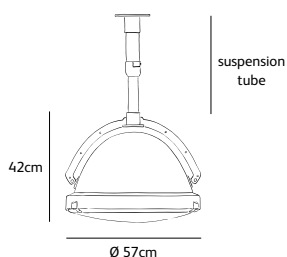

Order code	OS.01.FL.*
Dimensions	
Wxdxh	78x175x258cm
Standard cable length	200cm
Light source	Not included
Lampholder	E27
Max. 1 x 200W / 240V	
Weight	
Net. weight	90kg
Dimming	
Dimmable, dimmer not included	

Order code	OS.01.SU.*
Dimensions	
Øxh	57x42cm
Chain length	150cm included
Ceiling cover Ø	14cm
Light source	Not included
Lampholder	E27
Max. 1 x 200W / 240V	
Weight/Packaging	
Net. weight	20kg
Gross weight	24kg
Packaging	65x65x50cm
Dimming	
Dimmable, dimmer not included	

Order code	OS.01.SU.XL.*
Dimensions	
Øxh	90x66cm
Chain length	150cm included
Ceiling cover Ø	14cm
Light source	Not included
Lampholder	E27
Max. 1 x 200W / 240V	
Weight	
Net. weight	49kg
Dimming	
Dimmable, dimmer not included	

Order code	OS.01.SU.*.A
Dimensions	
Øxh	57x42cm
Suspension tube	
Extractable length	150cm
Withdrawn length	110cm
	Length can be customized (add. costs)
Ceiling cover Ø	14cm
Light source	not included
Lampholder	E27
	Max. 1 x 200W / 240V
Weight/Packaging	
Net. weight	19kg
Gross weight	24kg
Packaging	65x65x50cm + packaging tube (2 colli in total)
Dimming	
	Dimmable, dimmer not included