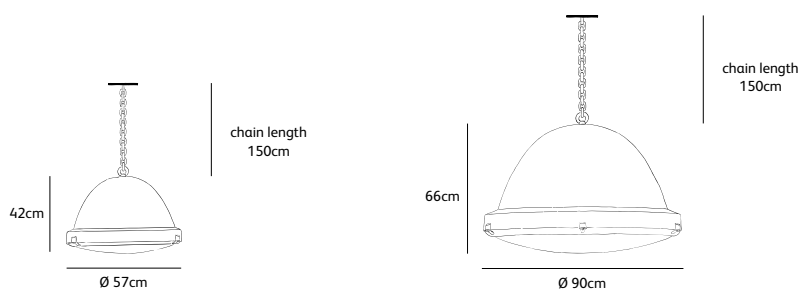

Order code	OS.01.FL.*
Dimensions	
Wxdxh	78x175x258cm
Standard cable length	200cm
Light source	Not included
Lampholder	E27
Max. 1 x 200W / 240V	
Weight	
Net. weight	90kg
Dimming	
Dimmable, dimmer not included	

Order code	OS.01.SU.*
Dimensions	
Øxh	57x42cm
Chain length	150cm included
Ceiling cover Ø	14cm
Light source	Not included
Lampholder	E27
Max. 1 x 200W / 240V	
Weight/Packaging	
Net. weight	20kg
Gross weight	24kg
Packaging	65x65x50cm
Dimming	
Dimmable, dimmer not included	

Order code	OS.01.SU.XL.*
Dimensions	
Øxh	90x66cm
Chain length	150cm included
Ceiling cover Ø	14cm
Light source	Not included
Lampholder	E27
Max. 1 x 200W / 240V	
Weight	
Net. weight	49kg
Dimming	
Dimmable, dimmer not included	

Order code	OS.01.SU.*.A
Dimensions	
Øxh	57x42cm
Suspension tube	
Extractable length	150cm
Withdrawn length	110cm
	Length can be customized (add. costs)
Ceiling cover Ø	14cm
Light source	not included
Lampholder	E27
	Max. 1 x 200W / 240V
Weight/Packaging	
Net. weight	19kg
Gross weight	24kg
Packaging	65x65x50cm + packaging tube (2 colli in total)
Dimming	
	Dimmable, dimmer not included