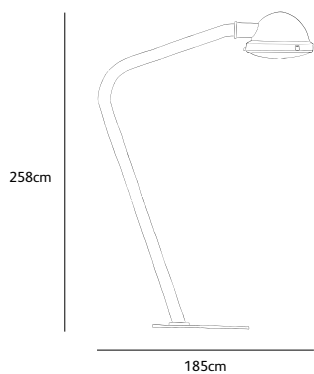

outsider

floor lamp | suspension lamp | suspension adjustable lamp

outsider

The Outsider is an impressive lamp for indoor and outdoor use and intrigues due to its decorative simplicity combined with a huge dose of robust charm. The Outsider floor plate and arched frame are made of powder coated steel and the outsider head is made of cast aluminium. The diffuse light, spread through the large clear glass, is a delight for the eye.

Order code	OS.01.FL.*
Dimensions	
Wxdxh	78x175x258cm
Standard cable length	200cm
Light source	Not included
Lampholder	E27
Max. 1 x 200W / 240V	
Weight	
Net. weight	90kg
Dimming	
Dimmable, dimmer not included	

Order code	OS.01.SU.*
Dimensions	
Øxh	57x42cm
Chain length	150cm included
Ceiling cover Ø	14cm
Light source	Not included
Lampholder	E27
Max. 1 x 200W / 240V	
Weight/Packaging	
Net. weight	20kg
Gross weight	24kg
Packaging	65x65x50cm
Dimming	
Dimmable, dimmer not included	

Order code	OS.01.SU.XL.*
Dimensions	
Øxh	90x66cm
Chain length	150cm included
Ceiling cover Ø	14cm
Light source	Not included
Lampholder	E27
Max. 1 x 200W / 240V	
Weight	
Net. weight	49kg
Dimming	
Dimmable, dimmer not included	