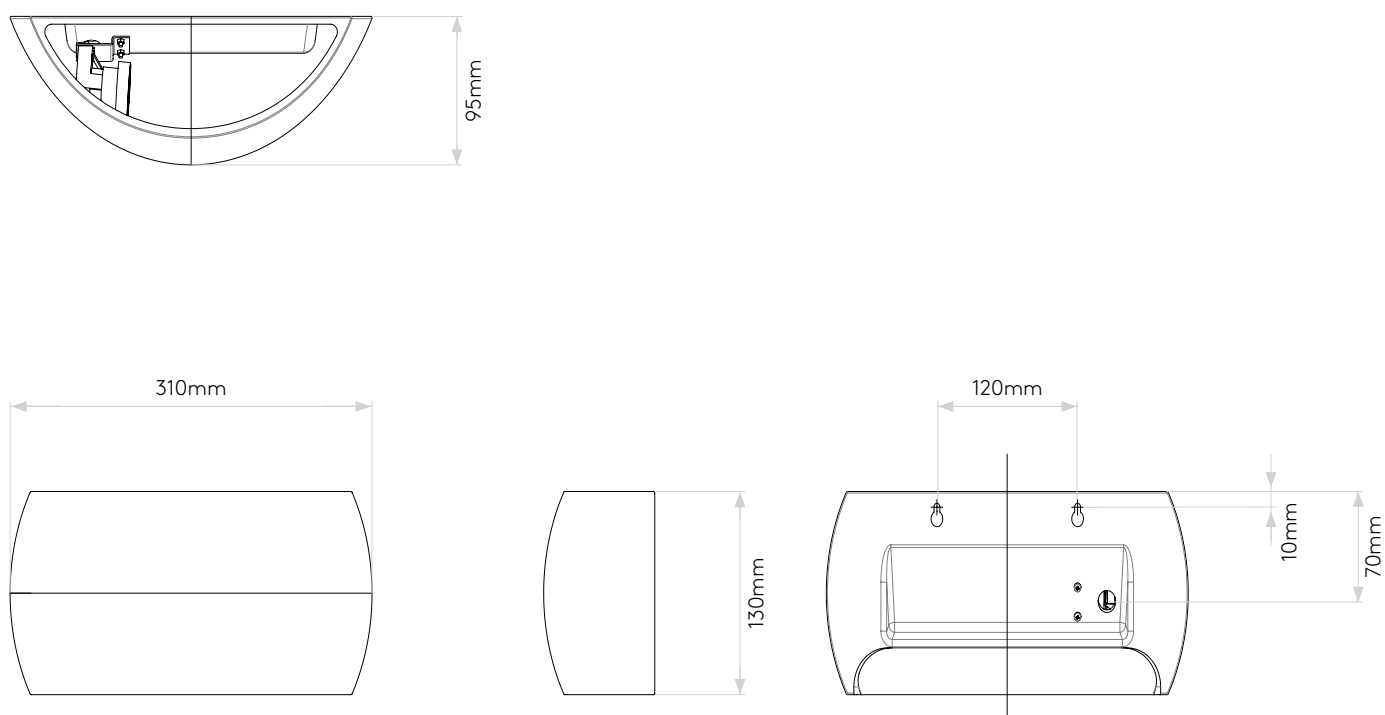

Please note that some dimensions may vary slightly due to manufacturing tolerances, this includes cable entry and fixing holes

Veuillez noter que certaines dimensions peuvent varier légèrement en raison des tolérances de fabrication, y compris l'entrée de câble et les trous de fixation.

Bitte beachten Sie, dass die Maße Fertigungstoleranzen unterliegen und daher in geringem Umfang von der angegebenen Größe abweichen können. Dies gilt auch für Kabeleingänge und Befestigungslöcher.

Si prega notare che possono esserci piccole variazioni in alcune dimensioni dovute alle tolleranze di produzione, queste includono l'ingresso del cavo e i fori di fissaggio.