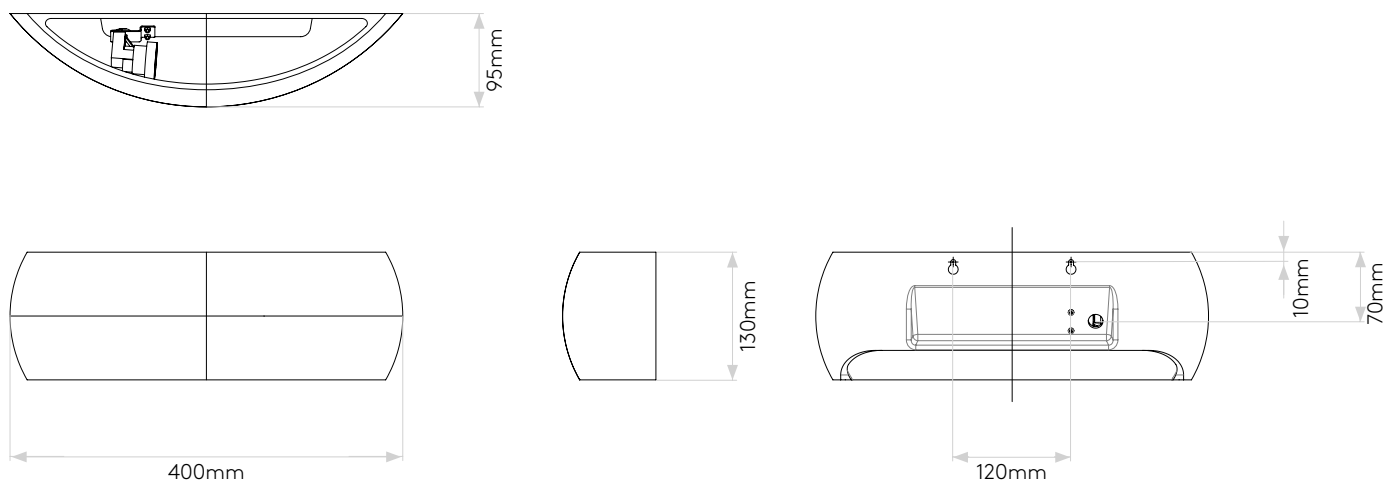

Please note that some dimensions may vary slightly due to manufacturing tolerances, this includes cable entry and fixing holes

Veillez noter que certaines dimensions peuvent varier légèrement en raison des tolérances de fabrication, y compris l'entrée de câble et les trous de fixation.

Bitte beachten Sie, dass die Maße Fertigungstoleranzen unterliegen und daher in geringem Umfang von der angegebenen Größe abweichen können. Dies gilt auch für Kabeleingänge und Befestigungslöcher.

Si prega notare che possono esserci piccole variazioni in alcune dimensioni dovute alle tolleranze di produzione, queste includono l'ingresso del cavo e i fori di fissaggio.