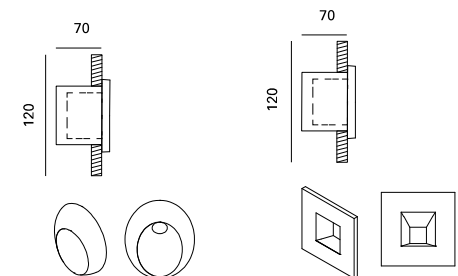

LIGHT ANGLE
 
40° 95°

ARTICLE	P150	P140
DIMENSIONS	Ø 180x140 depth 40 wall space Ø 120x70	Ø 165x165 depth 12 wall space Ø 120x70
POWER	LED 1X1,7 W or 3,5W for driver remote available also 24v	LED 1X1,7 W or 3,5W for driver remote available also 24v