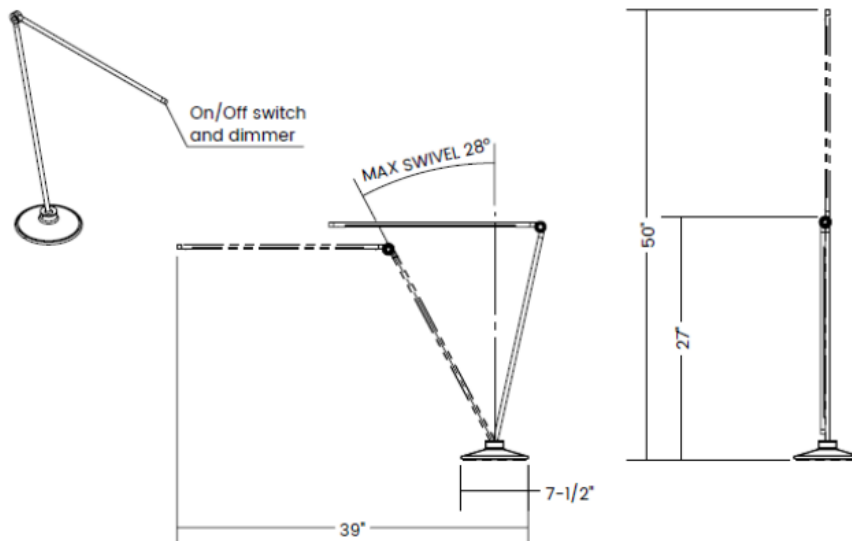

JUNIPER®

THIN Task Lamp

The THIN Task Lamp redefines minimal lighting as a precision-engineered adjustable lamp with a fully articulating hinge and a ball joint connecting to its cast iron base. Featuring an onboard dimming knob at its tip, the LED lamp illuminates through a clear lens for functional task lighting.

THIN TASK LAMP

SPECIFICATIONS

Color / Finish
Satin Brass

Size
THIN T (Tall)

THIN Task Lamp

COLOR / FINISH ▼

SATIN BRASS

CRI 95+, R9 90+

WATTAGE & LUMENS

S – 6W, 0-600LM (Dimmable) T – 7W, 0-850LM (Dimmable)

WEIGHT

S – 7 lbs T – 11lbs

CABLING

1.5m / 5ft Power Cord

COLOR TEMPERATURE

3000K