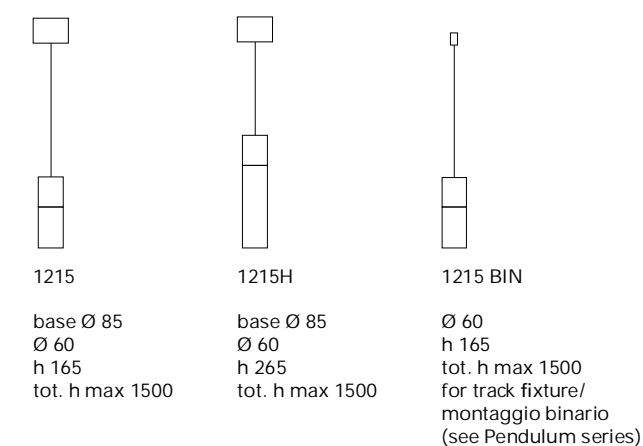

IP GRADE
20

MATERIALS
Slip cast ceramics, brass and copper
Ceramica bianca, ottone e rame

- COLOURS IN PHOTO
- brick matt 94
 - moka matt 70
 - wine matt 76
 - grafite matt 96
 - cactus matt 81

ELECTRIC CABLE
black

COLOUR CHART
(3)

- METAL
- Brushed copper/ rame spazzolato RMS
 - Brushed nickel/ nichel spazzolato NCS
 - Brushed brass/ ottone spazzolato BS
 - Flamed copper/ rame fiamma RMF

ARTICLE	1215	1215H	1215 BIN
DIMENSIONS	base Ø 85 Ø 60 h 165 tot. h max 1500	base Ø 85 Ø 60 h 265 tot. h max 1500	Ø 60 h 165 tot. h max 1500 for track fixture/ montaggio binario (see Pendulum series)
POWER	1 x GU10 max 10w	1 x GU10 max 10w	1 x GU10 max 10w

ARTICLE	1212	1212H	1213
DIMENSIONS	Ø 60 h 165	Ø 60 h 260	base 180 x 60 h 165
POWER	1 x GU10 max 10w	1 x GU10 max 10w	2 x GU10 max 10w