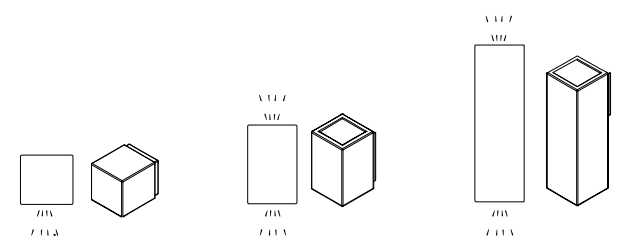

SMITH

IP GRADE
65

MATERIALS
Natural colour outdoor clays, diffuser.
Terre colorate per esterno, diffusore in pmma

COLOURS IN PHOTO

- Galestro GS
- Ref. Bianco RB
- schwarz SC

COLOUR CHART
(4)

TEMPERATURE
3000° K
2700° K

LIGHT ANGLE

40° 95°

ARTICLE	P121	P123	P126
DIMENSIONS	base 70x70 height 75 depth 90	base 100x75 height 120 depth 90	base 100x75 height 240 depth 90
POWER	LED 1x1,7W or 3,5W driver included	LED 2x1,7W or 3,5W driver included	LED 2x1,7W or 3,5W driver included

ARTICLE	P127	P124
DIMENSIONS	base 75x75 length 200 h 80 depth 130	base 75x75 h. 130
POWER	LED 3x1,7W or 3,5W driver included	LED 1x1,7W or 3,5W driver included