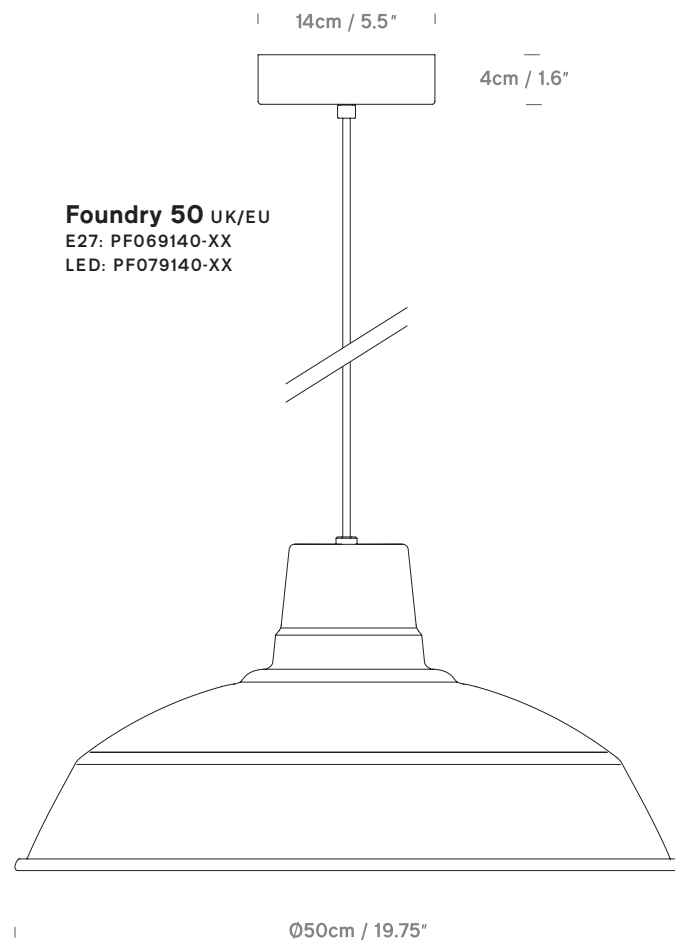

Foundry 40 UK/EU
E27: PF069130-XX
LED: PF079130-XX

Foundry 50 UK/EU
E27: PF069140-XX
LED: PF079140-XX

Colour + EAN/UPC Code

	01 -White (RAL 9003 Semi-gloss) EAN: 40 E27:5060481944137 40 LED: 5060481944144 50 E27: 5060481944199 50 LED: 5060481944205
	02 -Black (RAL 9005 Semi-gloss) EAN:40 E27: 5060481944151 40 LED: 5060481944168 50 E27: 5060481944212 50 LED: 5060481944229
	08 -Red (RAL 3020 Semi-gloss) EAN:40 E27: 5060481944175 40 LED: 5060481944236 50 E27: 5060481944236 50 LED: 5060481944243
	27 -Yellow (RAL 1018 Semi-gloss) EAN:40 E27: 5060481940672 40 LED: 5060481940689 50 E27: 5060481940696 50 LED: 5060481940702

Category	Pendant / Ceiling Mount
Material	Aluminium
Cable	1.2m. Matt White PVC
Lightsource	ES E27 / Max 15W LED or Integrated AC LED Module
Switched	No
Class	Class II - Double Insulated
F Mark	Suitable for Mounting on Flammable Materials

IP Rating	IP20
Bathroom Zone	Zone 3
Weight	40: 1.3KGS / 50: 1.5KGS
Individual Carton Size	40: 45x45x25cm / 50: 55x55x28cm
Individual Carton Weight	40: 2.2KGS / 50: XX KGS
Shipping Carton Quantity	40: 04 Units / 50: 01 Units
Shipping Carton Size	40: 104.5x46x47cm / 50: N/A
Shipping Carton Weight	40: 9.5KGS / 50: N/A