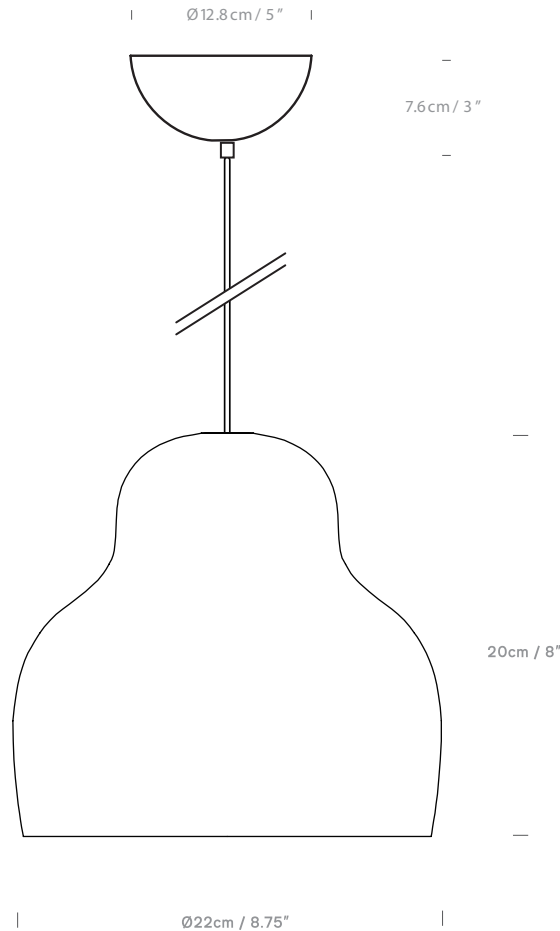

Jelly
UK/EU PJ039110XX

Colour + EAN/UPC Code

	05 - Grey EAN: 5060481941143
	08 - Red EAN: 5060481941150
	12 - Blue EAN: 5060481941167
	27 - Yellow EAN: 5060481941174

Category	Pendant / Ceiling Mount
Material	Glass / Steel
Cable	4m / Grey: Black Matt PVC Other colours: White Matt PVC
Lightsource	ES E27 / Max 15W LED
Switched	No
Class	Class II - Double Insulated
F Mark	Suitable for Mounting on Flammable Materials

IP Rating	IP20
Bathroom Zone	Zone 3
Weight	1.0KGS
Individual Carton Size	28.5cm x 27cm x 26.5cm
Individual Carton Weight	1.7KGS

LED Chip	Lamp Dependant
Wattage	Lamp Dependant
Luminous Flux	Lamp Dependant
Colour Temp	Lamp Dependant
CRI	Lamp Dependant
Lifetime	Lamp Dependant
LDT / IES Files	Not Currently Available
Dimmable	Lamp Dependant