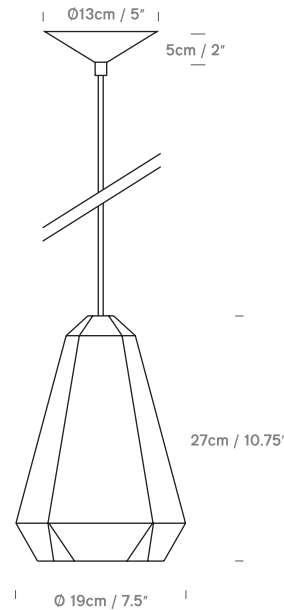

Portland 19
UK/EU LP039120XX

Portland Plaster
UK/EU LP019120XX

Colour + EAN/UPC Code

-  01 - White
(RAL 9003 Gloss)
EAN:816827021056
-  01 - White Plaster
(RAL 9005 Matt)
EAN:816827021063

| | |
|--------------------|--|
| Category | Pendant / Ceiling Mount |
| Material | Concrete / Plaster + Stainless Steel |
| Cable | 4m. White PVC. |
| Lightsource | GU10 / Max 15W LED |
| Switched | No |
| Class | Class II - Double Insulated |
| F Mark | Suitable for Mounting on Flammable Materials |

| | |
|---------------------------------|--------------------------------------|
| IP Rating | IP20 |
| Bathroom Zone | Zone 3 |
| Weight | 19: 3.5KGS / Plaster: 2.2KGS |
| Individual Carton Size | 19: 24x24x40cm / Plaster: 31x31x39cm |
| Individual Carton Weight | 19: 4.2KGS / Plaster: 2.9KGS |
| Shipping Carton Quantity | 19: 02 Units / Plaster: 04 Units |
| Shipping Carton Size | 19: 26x51x43cm / Plaster: 63x63x41cm |
| Shipping Carton Weight | 19: 9.1KGS / Plaster: 11.0KGS |