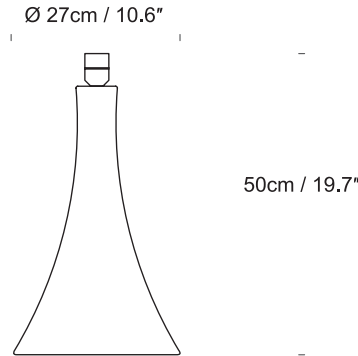

**Trumpet Base 35**  
UK/EU BT0221XX

**Trumpet Base 50**  
UK/EU BT0321XX

**Colour + EAN/UPC Code**

 01 -White  
(RAL 9003 Gloss)  
EAN:  
35: 5060481940078  
50: 5060481940115

 03 -Chrome  
EAN:  
35: 5060481940092  
50: 5060481940139

<b>Category</b>	Table Base
<b>Material</b>	Steel
<b>Cable</b>	Clear PVC cable. 1.8m Moulded 2 pin EU Plug with UK Converter.
<b>Lightsource</b>	ES E27 / Max 15W LED
<b>Switched</b>	30cm to inline rocker switch
<b>Class</b>	Class II - Double Insulated
<b>F Mark</b>	Suitable for Mounting on Flammable Materials

<b>IP Rating</b>	IP20
<b>Bathroom Zone</b>	Zone 3
<b>Weight</b>	35: 2.0KGS / 50: 3.3KGS
<b>Individual Carton Size</b>	35: 25x25x40cm / 50: 34x34x56cm
<b>Individual Carton Weight</b>	35: 2.4KGS / 50: 4KGS
<b>Shipping Carton Quantity</b>	35: 04 Units / 50: 02 Units
<b>Shipping Carton Size</b>	35: 52x52x44cm / 50: 69x35.5x57cm
<b>Shipping Carton Weight</b>	35: 9.5KGS / 50: 7.2KGS