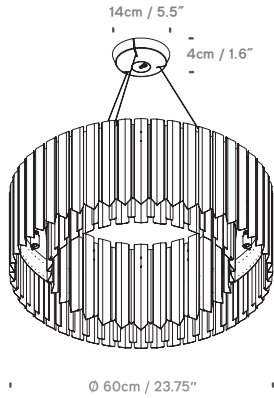

Facet: Chandeliers by Tom Kirk

innermost®

Facet 60
UK/EU PF039140XX

Facet 100
UK/EU PF039160XX

Facet 150
UK/EU PF039180XX

Colour + EAN/UPC Code

03 - Polished
Stainless Steel EAN:
60: 5060481940849
100: 5060481940863
150: 5060481943253

10 - Polished Bronze
EAN
60: 5060481943239
100: 5060481943246
150: 5060481943277

30 - Polished Brass
EAN
60: 5060481940856
100: 5060481940870
150: 5060481943260

Category	Pendant / Ceiling Mount
Material	Stainless Steel
Cable	4m / Clear PVC
Lightsource	60: 12xG9 / 100: 24xG9 / 150: 30xG9 Max 5W LED
Switched	No
Class	Class II - Double Insulated
F Mark	Suitable for Mounting on Flammable Materials

IP Rating	IP20
Bathroom Zone	Zone 3
Weight	60: 12KGS / 100: 17KGS / 150: 31.4KGS
Shipping Carton Size (wooden crate)	60: 73cm x 73cm x 39cm 100: 115cm x 115cm x 39cm 150: (2x) 118cm x 63cm x 32cm
Shipping Carton Weight	60: 29KGS 100: 49KGS 150: (2x) 43KGS