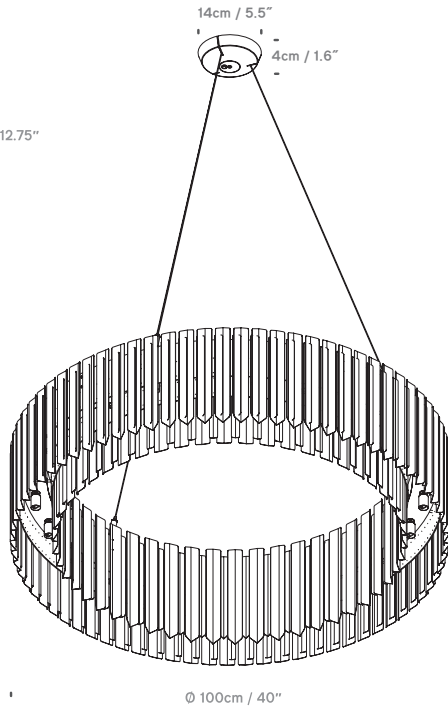

Facet: Chandeliers by Tom Kirk

innermost®

Facet 60
UK/EU PF039140XX

Facet 100
UK/EU PF039160XX

Facet 150
UK/EU PF039180XX

Colour + EAN/UPC Code

03 - Polished
Stainless Steel EAN:
60: 5060481940849
100: 5060481940863
150: 5060481943253

10 - Polished Bronze
EAN
60: 5060481943239
100: 5060481943246
150: 5060481943277

30 - Polished Brass
EAN
60: 5060481940856
100: 5060481940870
150: 5060481943260

Category	Pendant / Ceiling Mount
Material	Stainless Steel
Cable	4m / Clear PVC
Lightsource	60: 12xG9 / 100: 24xG9 / 150: 30xG9 Max 5W LED
Switched	No
Class	Class II - Double Insulated
F Mark	Suitable for Mounting on Flammable Materials

IP Rating	IP20
Bathroom Zone	Zone 3
Weight	60: 12KGS / 100: 17KGS / 150: 31.4KGS
Shipping Carton Size (wooden crate)	60: 73cm x 73cm x 39cm 100: 115cm x 115cm x 39cm 150: (2x) 118cm x 63cm x 32cm
Shipping Carton Weight	60: 29KGS 100: 49KGS 150: (2x) 43KGS