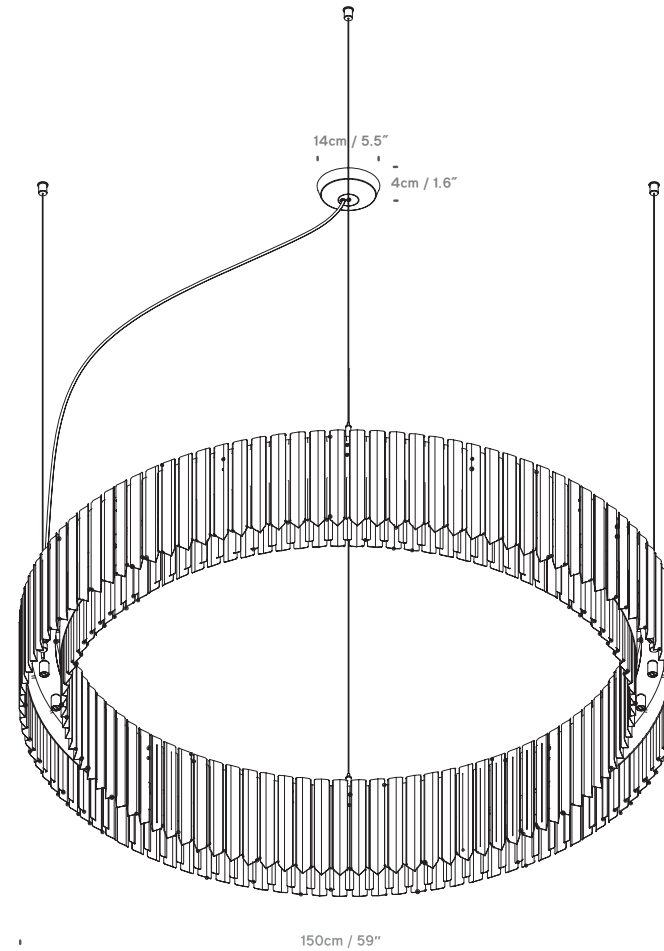

Facet: Chandeliers by Tom Kirk

innermost®

Facet 60
UK/EU PF039140XX

Facet 100
UK/EU PF039160XX

Facet 150
UK/EU PF039180XX

Colour + EAN/UPC Code

03 - Polished
Stainless Steel EAN:
60: 5060481940849
100: 5060481940863
150: 5060481943253

10 - Polished Bronze
EAN
60: 5060481943239
100: 5060481943246
150: 5060481943277

30 - Polished Brass
EAN
60: 5060481940856
100: 5060481940870
150: 5060481943260

Category	Pendant / Ceiling Mount
Material	Stainless Steel
Cable	4m / Clear PVC
Lightsource	60: 12xG9 / 100: 24xG9 / 150: 30xG9 Max 5W LED
Switched	No
Class	Class II - Double Insulated
F Mark	Suitable for Mounting on Flammable Materials

IP Rating	IP20
Bathroom Zone	Zone 3
Weight	60: 12KGS / 100: 17KGS / 150: 31.4KGS
Shipping Carton Size (wooden crate)	60: 73cm x 73cm x 39cm 100: 115cm x 115cm x 39cm 150: (2x) 118cm x 63cm x 32cm
Shipping Carton Weight	60: 29KGS 100: 49KGS 150: (2x) 43KGS