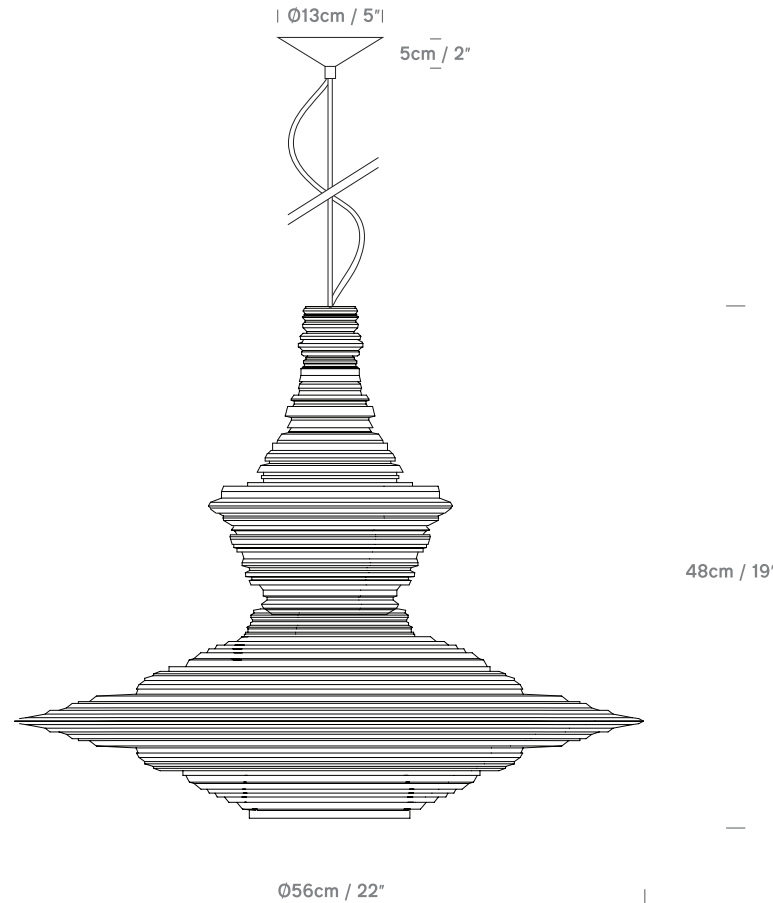

**Stupa 18**  
UK/EU PS079110XX

**Stupa 56**  
UK/EU PS079140XX

Colour + EAN/UPC Code	
	01 - White EAN: 18: 5060481942195 56: 5060481942218
	06 - Yellow EAN: 18: 5060481942188 56: 5060481942201

<b>Category</b>	Pendant / Ceiling Mount
<b>Material</b>	Resin + Steel
<b>Cable</b>	4m / White - White Braided. Yellow - Red Braided.
<b>Lightsource</b>	ES E27 / Max 15W LED
<b>Switched</b>	No
<b>Class</b>	Class II - Double Insulated
<b>F Mark</b>	Suitable for Mounting on Flammable Materials

<b>IP Rating</b>	IP20
<b>Bathroom Zone</b>	Zone 3
<b>Weight</b>	18: 1.0KGS / 56: 5.1KGS
<b>Individual Carton Size</b>	18: 24x24x36.5cm / 56: N/A
<b>Individual Carton Weight</b>	18: 1.3KGS / 56: N/A
<b>Shipping Carton Quantity</b>	18: 4 Units / 56: 1 Unit
<b>Shipping Carton Size</b>	18: 50x50x39cm / 56: 63.5x63.5x55cm
<b>Shipping Carton Weight</b>	18: 8.7KGS / 56: 7.3KGS