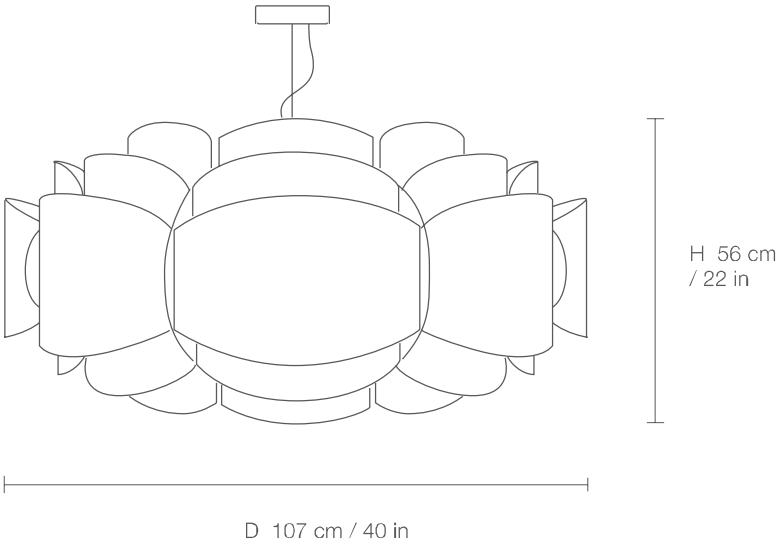

# BELLA 76

DIMENSIONS

PARTS

CODE	BE76
TYPE	Pendant Lamp
MOUNTING	Ceiling rose and steel cord includes
CORD LENGHT	2 m. / Textile cable
BULB	100 watts (max) / Bulb Socket E26 / E27 x 1
WEIGHT	3.8 kg. / 8.37 lbs.

# BELLA 90

DIMENSIONS

PARTS

CODE	BE90
TYPE	Pendant Lamp
MOUNTING	Ceiling rose and steel cord includes
CORD LENGHT	2 m. / Textile cable
BULB	100 watts (max) / Bulb Socket E26 / E27 x 1
WEIGHT	5.25 kg. / 11.57 lbs.

# BELLA 107

DIMENSIONS

PARTS

CODE	BE90
TYPE	Pendant Lamp
MOUNTING	Ceiling rose and steel cord includes
CORD LENGTH	2 m. / Textile cable
BULB	100 watts (max) / Bulb Socket E26 / E27 x 1
WEIGHT	6.46 kg. / 14.24 lbs.