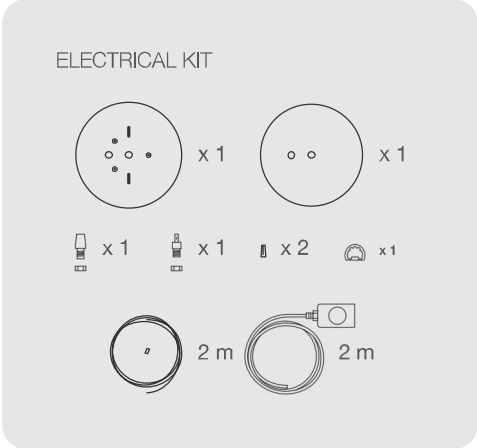

# BELLA 76

DIMENSIONS

PARTS

CODE	BE76
TYPE	Pendant Lamp
MOUNTING	Ceiling rose and steel cord includes
CORD LENGHT	2 m. / Textile cable
BULB	100 watts (max) / Bulb Socket E26 / E27 x 1
WEIGHT	3.8 kg. / 8.37 lbs.

# BELLA 90

DIMENSIONS

PARTS

CODE	BE90
TYPE	Pendant Lamp
MOUNTING	Ceiling rose and steel cord includes
CORD LENGHT	2 m. / Textile cable
BULB	100 watts (max) / Bulb Socket E26 / E27 x 1
WEIGHT	5.25 kg. / 11.57 lbs.

# BELLA 107

DIMENSIONS

PARTS

CODE	BE90
TYPE	Pendant Lamp
MOUNTING	Ceiling rose and steel cord includes
CORD LENGTH	2 m. / Textile cable
BULB	100 watts (max) / Bulb Socket E26 / E27 x 1
WEIGHT	6.46 kg. / 14.24 lbs.