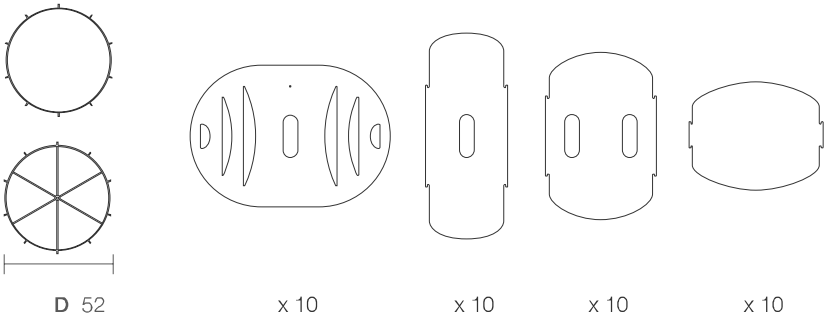

# BELLA 76

DIMENSIONS

PARTS

CODE	BE76
TYPE	Pendant Lamp
MOUNTING	Ceiling rose and steel cord includes
CORD LENGHT	2 m. / Textile cable
BULB	100 watts (max) / Bulb Socket E26 / E27 x 1
WEIGHT	3.8 kg. / 8.37 lbs.

# BELLA 90

DIMENSIONS

PARTS

CODE	BE90
TYPE	Pendant Lamp
MOUNTING	Ceiling rose and steel cord includes
CORD LENGHT	2 m. / Textile cable
BULB	100 watts (max) / Bulb Socket E26 / E27 x 1
WEIGHT	5.25 kg. / 11.57 lbs.

# BELLA 107

DIMENSIONS

PARTS

CODE	BE90
TYPE	Pendant Lamp
MOUNTING	Ceiling rose and steel cord includes
CORD LENGTH	2 m. / Textile cable
BULB	100 watts (max) / Bulb Socket E26 / E27 x 1
WEIGHT	6.46 kg. / 14.24 lbs.