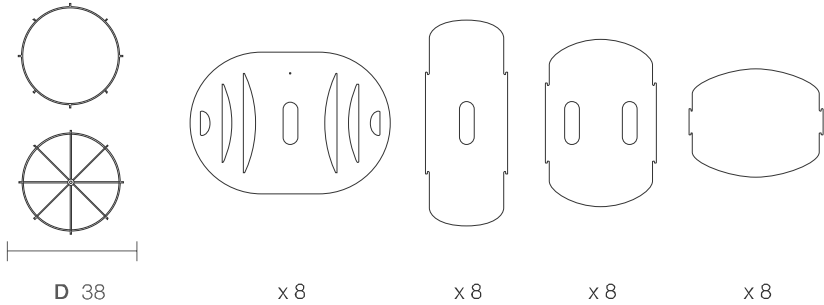

# BELLA 76

DIMENSIONS

PARTS

CODE	BE76
TYPE	Pendant Lamp
MOUNTING	Ceiling rose and steel cord includes
CORD LENGHT	2 m. / Textile cable
BULB	100 watts (max) / Bulb Socket E26 / E27 x 1
WEIGHT	3.8 kg. / 8.37 lbs.

# BELLA 90

DIMENSIONS

PARTS

CODE	BE90
TYPE	Pendant Lamp
MOUNTING	Ceiling rose and steel cord includes
CORD LENGHT	2 m. / Textile cable
BULB	100 watts (max) / Bulb Socket E26 / E27 x 1
WEIGHT	5.25 kg. / 11.57 lbs.

# BELLA 107

DIMENSIONS

PARTS

CODE	BE90
TYPE	Pendant Lamp
MOUNTING	Ceiling rose and steel cord includes
CORD LENGTH	2 m. / Textile cable
BULB	100 watts (max) / Bulb Socket E26 / E27 x 1
WEIGHT	6.46 kg. / 14.24 lbs.