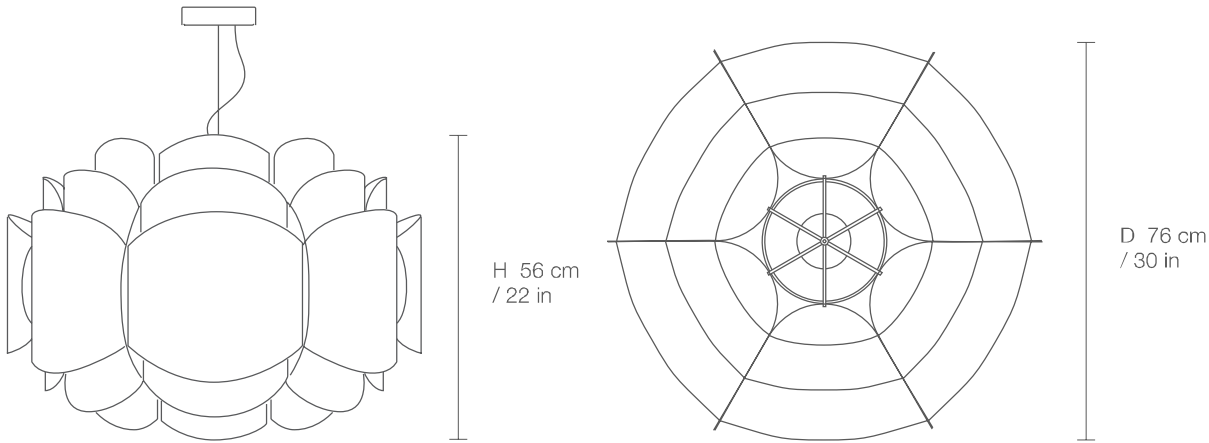

# BELLA 76

DIMENSIONS

PARTS

CODE	BE76
TYPE	Pendant Lamp
MOUNTING	Ceiling rose and steel cord includes
CORD LENGHT	2 m. / Textile cable
BULB	100 watts (max) / Bulb Socket E26 / E27 x 1
WEIGHT	3.8 kg. / 8.37 lbs.

# BELLA 90

DIMENSIONS

PARTS

CODE	BE90
TYPE	Pendant Lamp
MOUNTING	Ceiling rose and steel cord includes
CORD LENGHT	2 m. / Textile cable
BULB	100 watts (max) / Bulb Socket E26 / E27 x 1
WEIGHT	5.25 kg. / 11.57 lbs.

# BELLA 107

DIMENSIONS

PARTS

CODE	BE90
TYPE	Pendant Lamp
MOUNTING	Ceiling rose and steel cord includes
CORD LENGTH	2 m. / Textile cable
BULB	100 watts (max) / Bulb Socket E26 / E27 x 1
WEIGHT	6.46 kg. / 14.24 lbs.