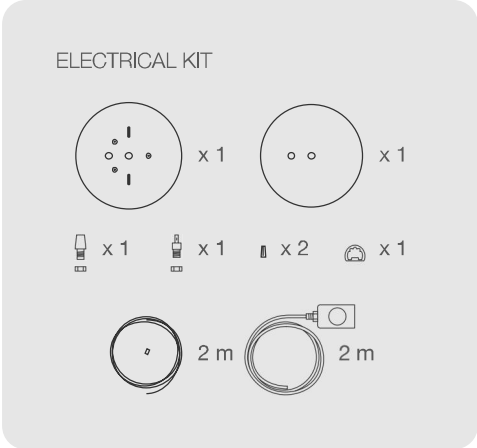

# BELLA 76

DIMENSIONS

PARTS

CODE	BE76
TYPE	Pendant Lamp
MOUNTING	Ceiling rose and steel cord includes
CORD LENGHT	2 m. / Textile cable
BULB	100 watts (max) / Bulb Socket E26 / E27 x 1
WEIGHT	3.8 kg. / 8.37 lbs.

# BELLA 90

DIMENSIONS

PARTS

CODE	BE90
TYPE	Pendant Lamp
MOUNTING	Ceiling rose and steel cord includes
CORD LENGHT	2 m. / Textile cable
BULB	100 watts (max) / Bulb Socket E26 / E27 x 1
WEIGHT	5.25 kg. / 11.57 lbs.

# BELLA 107

DIMENSIONS

PARTS

CODE	BE90
TYPE	Pendant Lamp
MOUNTING	Ceiling rose and steel cord includes
CORD LENGTH	2 m. / Textile cable
BULB	100 watts (max) / Bulb Socket E26 / E27 x 1
WEIGHT	6.46 kg. / 14.24 lbs.