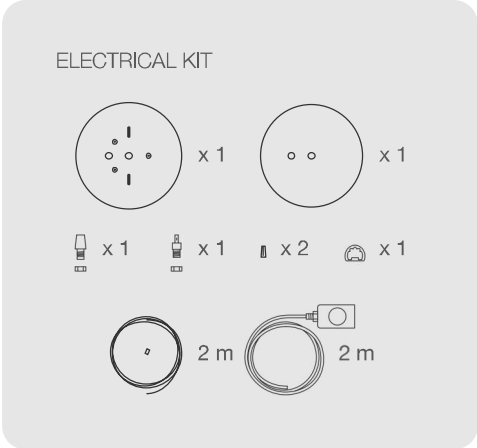

# BELLA 76

DIMENSIONS

PARTS

CODE	BE76
TYPE	Pendant Lamp
MOUNTING	Ceiling rose and steel cord includes
CORD LENGHT	2 m. / Textile cable
BULB	100 watts (max) / Bulb Socket E26 / E27 x 1
WEIGHT	3.8 kg. / 8.37 lbs.

# BELLA 90

DIMENSIONS

PARTS

CODE	BE90
TYPE	Pendant Lamp
MOUNTING	Ceiling rose and steel cord includes
CORD LENGHT	2 m. / Textile cable
BULB	100 watts (max) / Bulb Socket E26 / E27 x 1
WEIGHT	5.25 kg. / 11.57 lbs.

# BELLA 107

DIMENSIONS

PARTS

CODE	BE90
TYPE	Pendant Lamp
MOUNTING	Ceiling rose and steel cord includes
CORD LENGTH	2 m. / Textile cable
BULB	100 watts (max) / Bulb Socket E26 / E27 x 1
WEIGHT	6.46 kg. / 14.24 lbs.