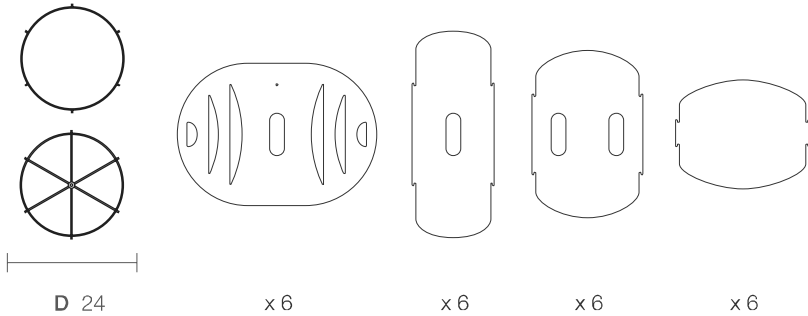

# BELLA 76

DIMENSIONS

PARTS

CODE	BE76
TYPE	Pendant Lamp
MOUNTING	Ceiling rose and steel cord includes
CORD LENGHT	2 m. / Textile cable
BULB	100 watts (max) / Bulb Socket E26 / E27 x 1
WEIGHT	3.8 kg. / 8.37 lbs.

# BELLA 90

DIMENSIONS

PARTS

CODE	BE90
TYPE	Pendant Lamp
MOUNTING	Ceiling rose and steel cord includes
CORD LENGHT	2 m. / Textile cable
BULB	100 watts (max) / Bulb Socket E26 / E27 x 1
WEIGHT	5.25 kg. / 11.57 lbs.

# BELLA 107

DIMENSIONS

PARTS

CODE	BE90
TYPE	Pendant Lamp
MOUNTING	Ceiling rose and steel cord includes
CORD LENGTH	2 m. / Textile cable
BULB	100 watts (max) / Bulb Socket E26 / E27 x 1
WEIGHT	6.46 kg. / 14.24 lbs.