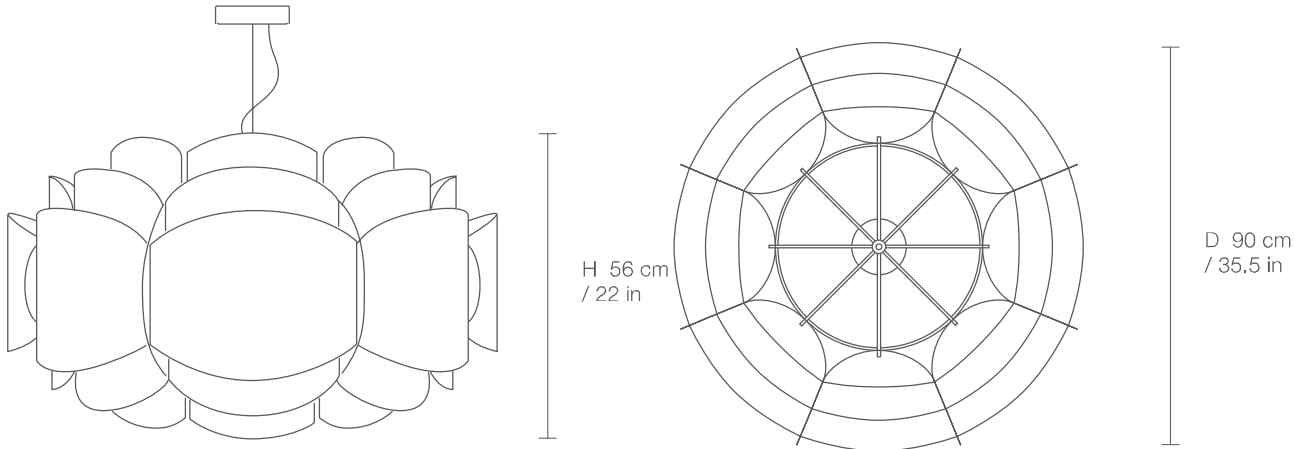

# BELLA 76

DIMENSIONS

PARTS

CODE	BE76
TYPE	Pendant Lamp
MOUNTING	Ceiling rose and steel cord includes
CORD LENGHT	2 m. / Textile cable
BULB	100 watts (max) / Bulb Socket E26 / E27 x 1
WEIGHT	3.8 kg. / 8.37 lbs.

# BELLA 90

DIMENSIONS

PARTS

CODE	BE90
TYPE	Pendant Lamp
MOUNTING	Ceiling rose and steel cord includes
CORD LENGHT	2 m. / Textile cable
BULB	100 watts (max) / Bulb Socket E26 / E27 x 1
WEIGHT	5.25 kg. / 11.57 lbs.

# BELLA 107

DIMENSIONS

PARTS

CODE	BE90
TYPE	Pendant Lamp
MOUNTING	Ceiling rose and steel cord includes
CORD LENGTH	2 m. / Textile cable
BULB	100 watts (max) / Bulb Socket E26 / E27 x 1
WEIGHT	6.46 kg. / 14.24 lbs.