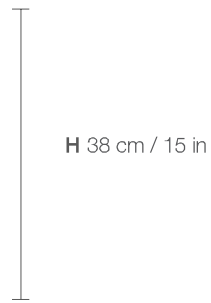

CALA 38

DIMENSIONS

PARTS

x 1

x 1

x 1

ELECTRICAL KIT

CODE

CAL38

TYPE

Table Lamp

MOUNTING

CORD LENGTH

1.5 m. / Textile cable

BULB

100 watts (max) / Bulb Socket E26 / E27 x 1

WEIGHT

CALA 66

DIMENSIONS

PARTS

x 1

x 1

x 1

ELECTRICAL KIT

CODE

CAL66

TYPE

Table Lamp

MOUNTING

CORD LENGTH

1.5 m. / Textile cable

BULB