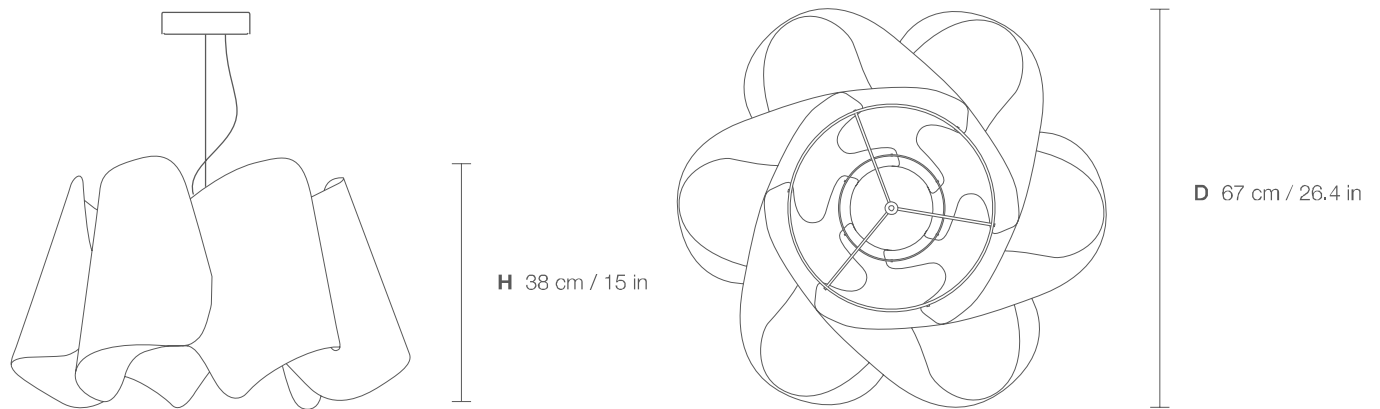

# CAMILA 67

## DIMENSIONS

## PARTS

CODE	CA67
TYPE	Pendant Lamp
MOUNTING	Ceiling rose and steel cord includes
CORD LENGHT	2 m. / Textile cable
BULB	100 watts (max) / Bulb Socket E26 / E27 x 1
WEIGHT	1.79 kg. / 3.94 lbs.