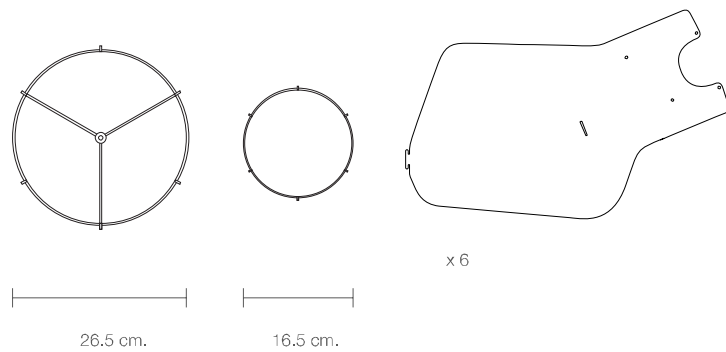

# CAMILA 67

## DIMENSIONS

## PARTS

CODE	CA67
TYPE	Pendant Lamp
MOUNTING	Ceiling rose and steel cord includes
CORD LENGHT	2 m. / Textile cable
BULB	100 watts (max) / Bulb Socket E26 / E27 x 1
WEIGHT	1.79 kg. / 3.94 lbs.