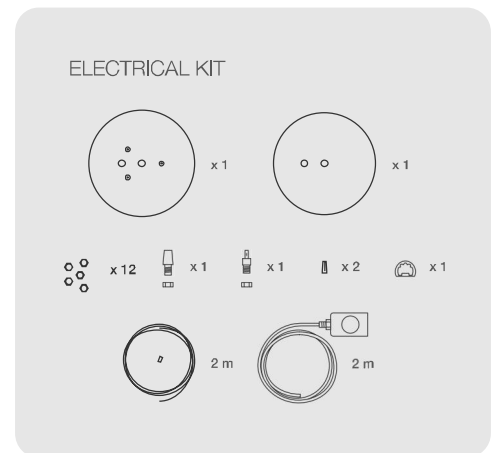

## DIMENSIONS

## PARTS

CODE	CA67
TYPE	Pendant Lamp
MOUNTING	Ceiling rose and steel cord includes
CORD LENGHT	2 m. / Textile cable
BULB	100 watts (max) / Bulb Socket E26 / E27 x 1
WEIGHT	1.79 kg. / 3.94 lbs.