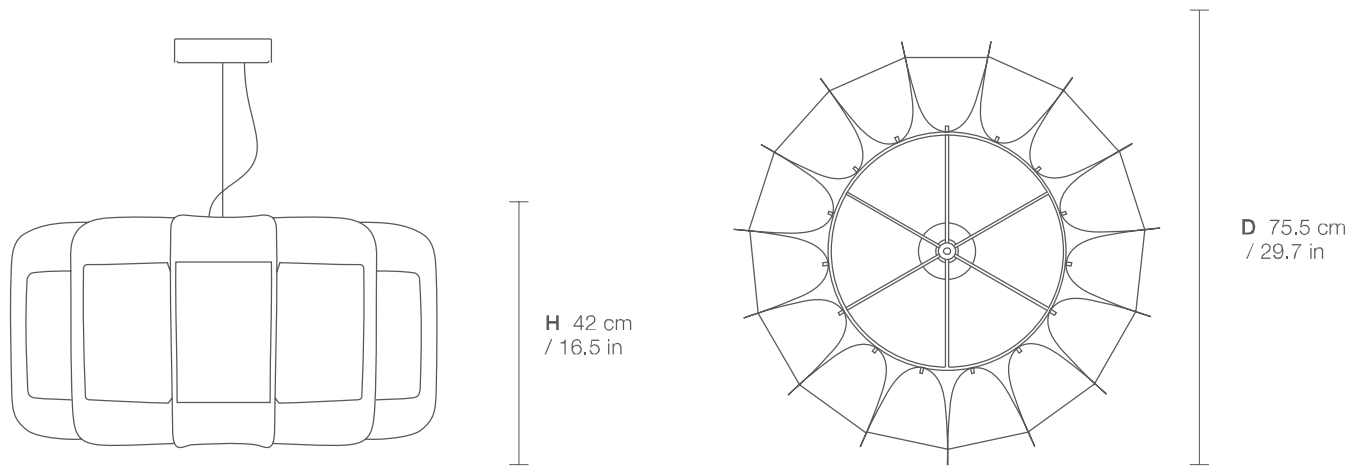

## DIMENSIONS

## PARTS

## ELECTRICAL KIT

CODE	CL75
TYPE	Pendant Lamp
MOUNTING	Ceiling rose and steel cord includes
CORD LENGTH	2 m. / Textile cable
BULB	100 watts (max) / Bulb Socket E26 / E27 x 1
WEIGHT	3.39 kg / 7.47 lbs.