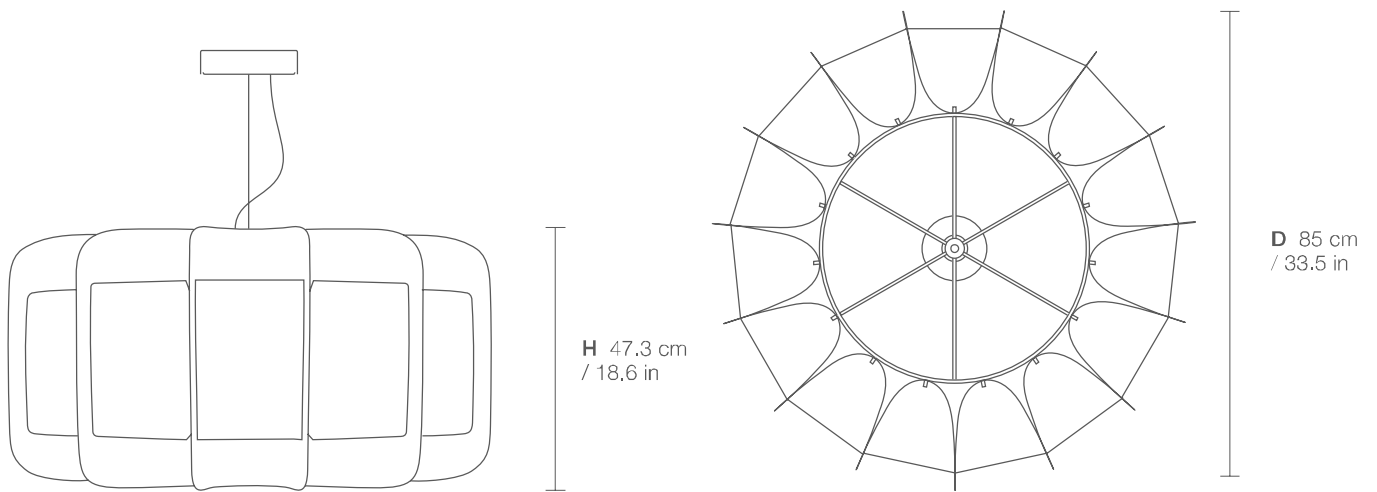

## DIMENSIONS

## PARTS

## ELECTRICAL KIT

CODE	CL75
TYPE	Pendant Lamp
MOUNTING	Ceiling rose and steel cord includes
CORD LENGTH	2 m. / Textile cable
BULB	100 watts (max) / Bulb Socket E26 / E27 x 1
WEIGHT	3.39 kg / 7.47 lbs.