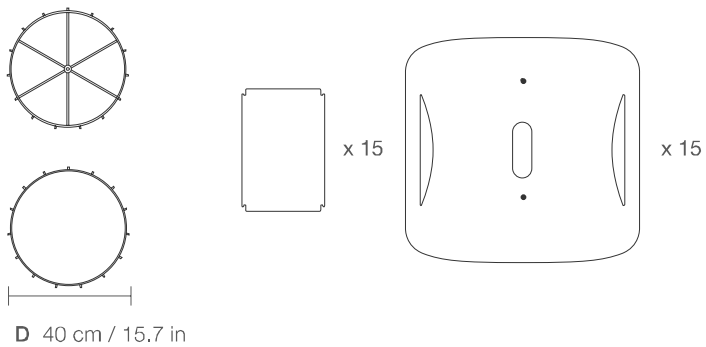

CLARISSA 85

DIMENSIONS

PARTS

ELECTRICAL KIT

CODE	CL75
TYPE	Pendant Lamp
MOUNTING	Ceiling rose and steel cord includes
CORD LENGTH	2 m. / Textile cable
BULB	100 watts (max) / Bulb Socket E26 / E27 x 1
WEIGHT	3.7 kg / 8.15 lbs.