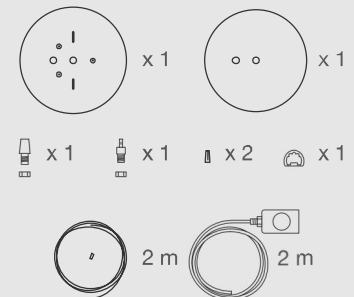

ELECTRICAL KIT

CODE	CL75
TYPE	Pendant Lamp
MOUNTING	Ceiling rose and steel cord includes
CORD LENGTH	2 m. / Textile cable
BULB	100 watts (max) / Bulb Socket E26 / E27 x 1
WEIGHT	3.7 kg / 8.15 lbs.