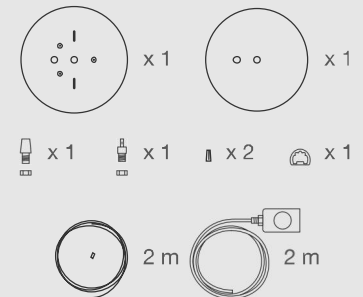

## DIMENSIONS

## ELECTRICAL KIT

CODE	CL75
TYPE	Pendant Lamp
MOUNTING	Ceiling rose and steel cord includes
CORD LENGTH	2 m. / Textile cable
BULB	100 watts (max) / Bulb Socket E26 / E27 x 1
WEIGHT	3.39 kg / 7.47 lbs.

## ELECTRICAL KIT

CODE	CL75
TYPE	Pendant Lamp
MOUNTING	Ceiling rose and steel cord includes
CORD LENGTH	2 m. / Textile cable
BULB	100 watts (max) / Bulb Socket E26 / E27 x 1
WEIGHT	3.7 kg / 8.15 lbs.