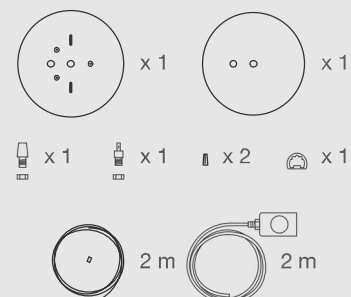

# CLARISSA MODULO A74

## DIMENSIONS

## PARTS

## ELECTRICAL KIT

CODE	CM74
TYPE	Pendant Lamp
MOUNTING	Ceiling rose and steel cord includes
CORD LENGTH	2 m. / Textile cable
BULB	100 watts (max) / Bulb Socket E26 / E27 x 1
WEIGHT	3.34 kg / 7.36 lbs.