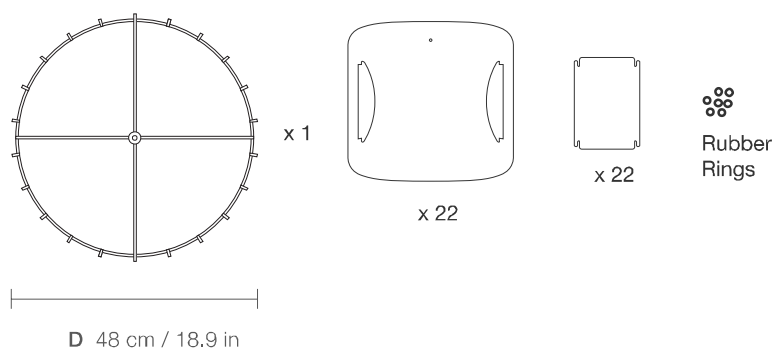

# CLARISSA MODULO A74

## DIMENSIONS

## PARTS

## ELECTRICAL KIT

CODE	CM74
TYPE	Pendant Lamp
MOUNTING	Ceiling rose and steel cord includes
CORD LENGTH	2 m. / Textile cable
BULB	100 watts (max) / Bulb Socket E26 / E27 x 1
WEIGHT	3.34 kg / 7.36 lbs.