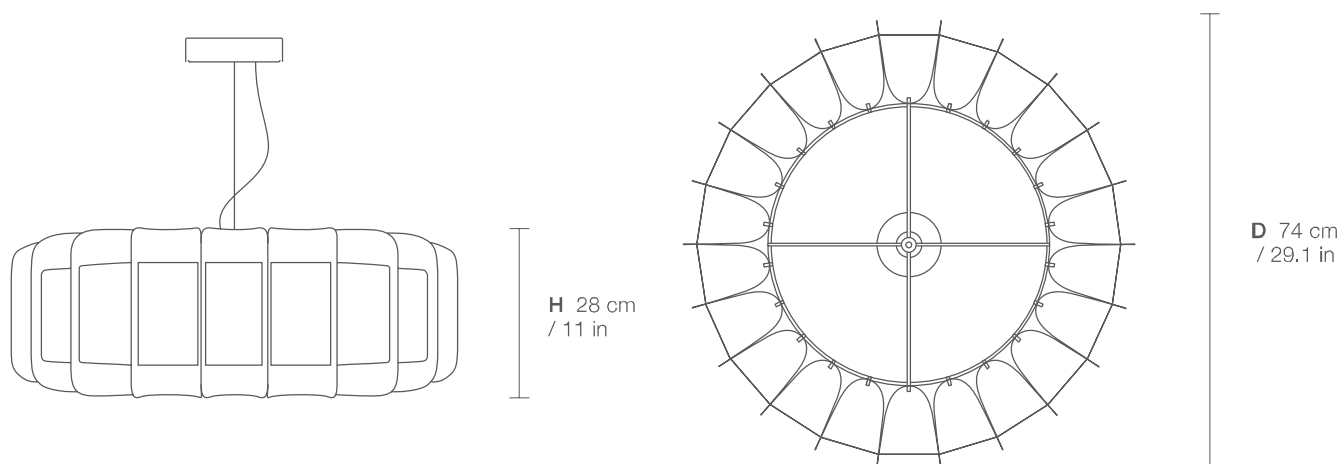

# CLARISSA MODULO A74

## DIMENSIONS

## PARTS

## ELECTRICAL KIT

CODE	CM74
TYPE	Pendant Lamp
MOUNTING	Ceiling rose and steel cord includes
CORD LENGTH	2 m. / Textile cable
BULB	100 watts (max) / Bulb Socket E26 / E27 x 1
WEIGHT	3.34 kg / 7.36 lbs.