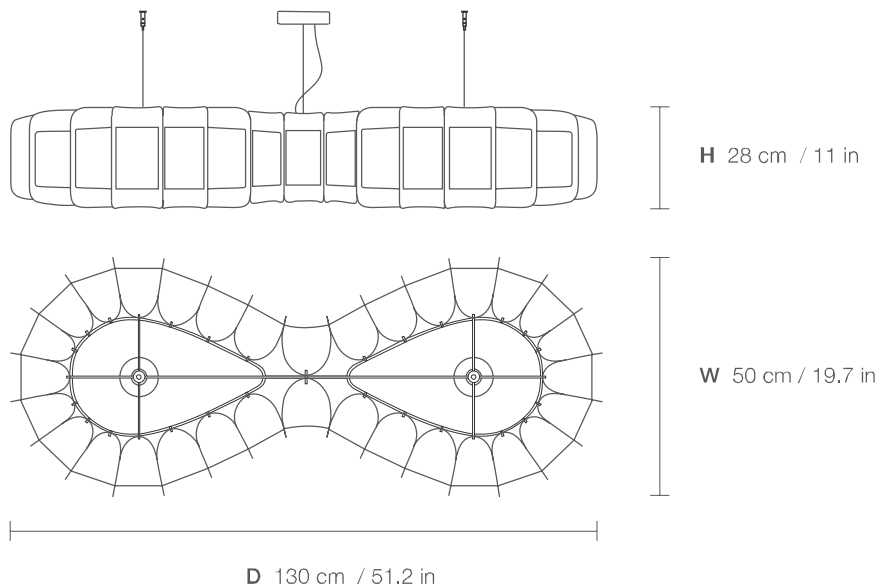

# CLARISSA MODULO B130

## DIMENSIONS

## PARTS

## ELECTRICAL KIT

CODE	CM130
TYPE	Pendant Lamp
MOUNTING	Ceiling rose and steel cord includes
CORD LENGHT	2 m. / Textile cable
BULB	100 watts (max) / Bulb Socket E26 / E27 x 2