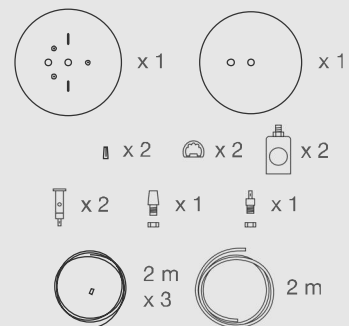

# CLARISSA MODULO B130

## DIMENSIONS

## PARTS

## ELECTRICAL KIT

CODE	CM130
TYPE	Pendant Lamp
MOUNTING	Ceiling rose and steel cord includes
CORD LENGHT	2 m. / Textile cable
BULB	100 watts (max) / Bulb Socket E26 / E27 x 2