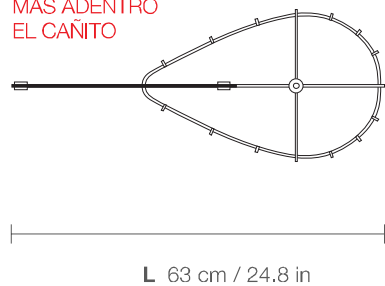

CLARISSA MODULO C140

DIMENSIONS

PARTS

MAS ADENTRO
EL CANITO

ELECTRICAL KIT

CODE	CMC140
TYPE	Pendant Lamp
MOUNTING	Ceiling rose and steel cord includes
CORD LENGHT	2 m. / Textile cable
BULB	100 watts (max) / Bulb Socket E26 / E27 x 3