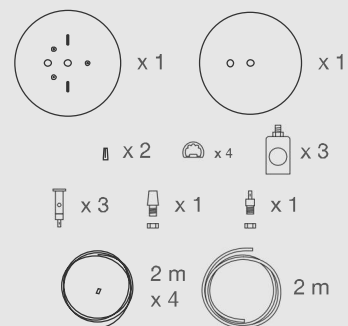

CLARISSA MODULO C140

DIMENSIONS

PARTS

MAS ADENTRO
EL CANITO

ELECTRICAL KIT

CODE	CMC140
TYPE	Pendant Lamp
MOUNTING	Ceiling rose and steel cord includes
CORD LENGHT	2 m. / Textile cable
BULB	100 watts (max) / Bulb Socket E26 / E27 x 3