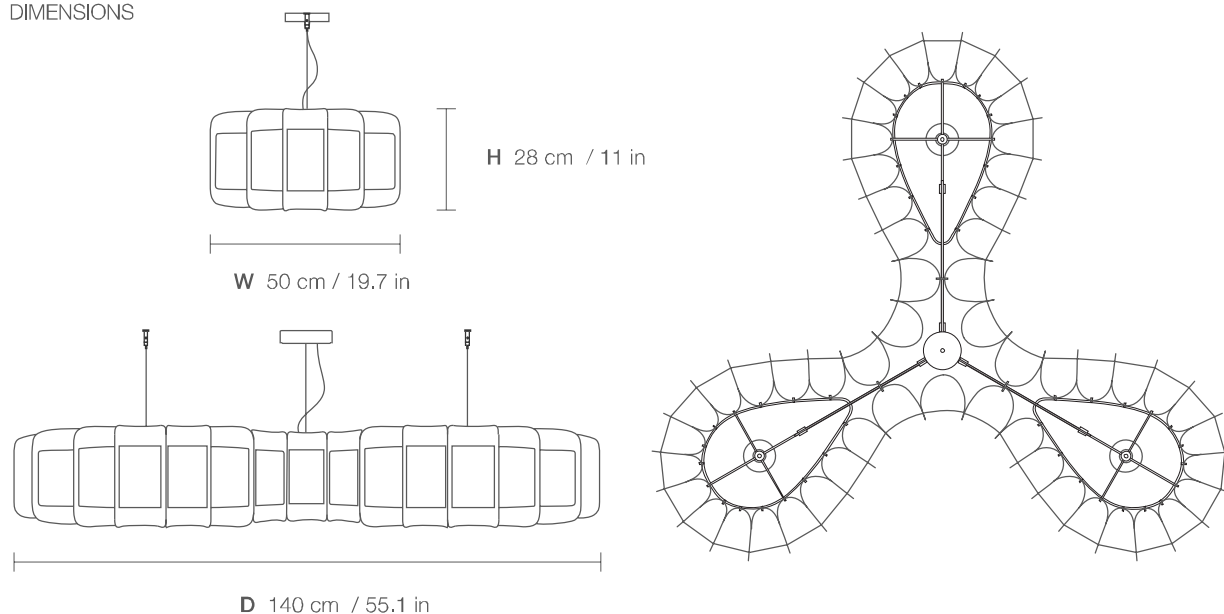

CLARISSA MODULO C140

DIMENSIONS

PARTS

MAS ADENTRO
EL CANITO

ELECTRICAL KIT

CODE	CMC140
TYPE	Pendant Lamp
MOUNTING	Ceiling rose and steel cord includes
CORD LENGHT	2 m. / Textile cable
BULB	100 watts (max) / Bulb Socket E26 / E27 x 3