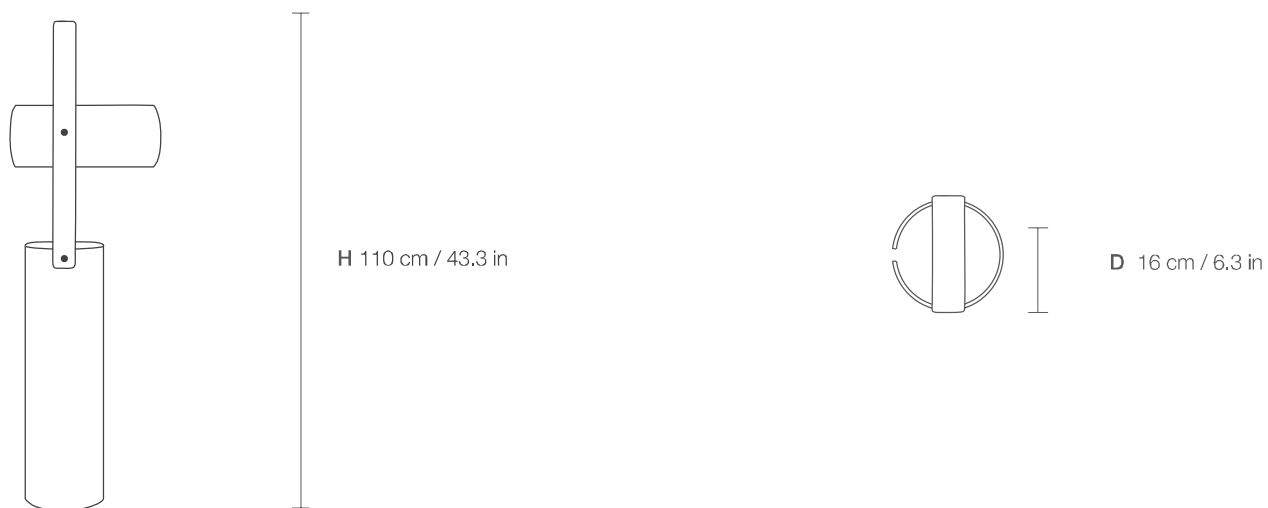

INES 60

DIMENSIONS

PARTS

CODE IN60

TYPE Table Lamp

MOUNTING

CORD LENGHT 1.5 m. / Textile cable

BULB 100 watts (max) / Bulb Socket E26 / E27 x 1

WEIGHT

INES 110

DIMENSIONS

PARTS

ELECTRICAL KIT

CODE IN60

TYPE Table Lamp

MOUNTING

CORD LENGHT 2 m. / Textile cable

BULB 100 watts (max) / Bulb Socket E26 / E27 x 1

WEIGHT