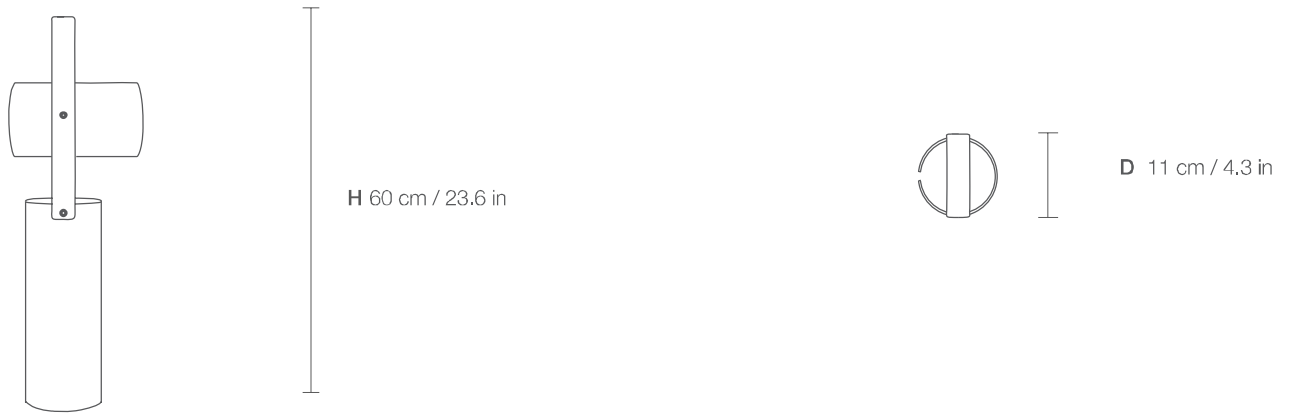

INES 60

DIMENSIONS

PARTS

CODE IN60

TYPE Table Lamp

MOUNTING

CORD LENGHT 1.5 m. / Textile cable

BULB 100 watts (max) / Bulb Socket E26 / E27 x 1

WEIGHT

INES 110

DIMENSIONS

PARTS

ELECTRICAL KIT

CODE IN60

TYPE Table Lamp

MOUNTING

CORD LENGHT 2 m. / Textile cable

BULB 100 watts (max) / Bulb Socket E26 / E27 x 1

WEIGHT