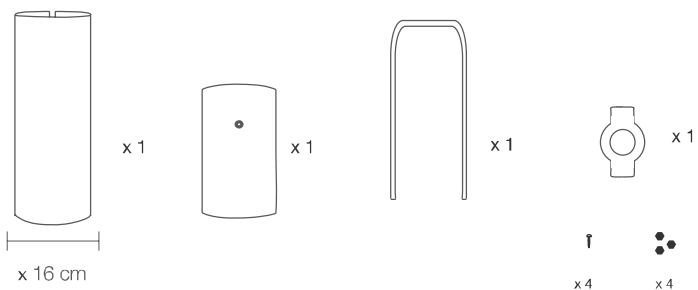

INES 60

DIMENSIONS

PARTS

CODE IN60

TYPE Table Lamp

MOUNTING

CORD LENGHT 1.5 m. / Textile cable

BULB 100 watts (max) / Bulb Socket E26 / E27 x 1

WEIGHT

INES 110

DIMENSIONS

PARTS

ELECTRICAL KIT

CODE IN60

TYPE Table Lamp

MOUNTING

CORD LENGHT 2 m. / Textile cable

BULB 100 watts (max) / Bulb Socket E26 / E27 x 1

WEIGHT