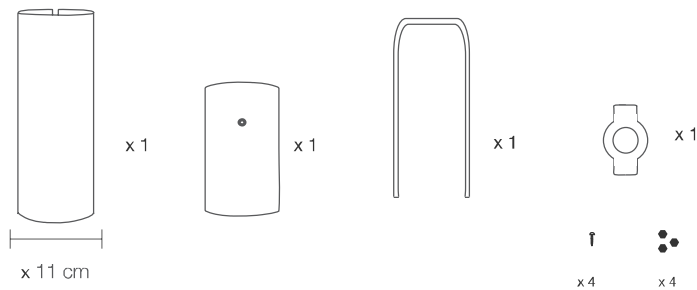

INES 60

DIMENSIONS

PARTS

CODE IN60

TYPE Table Lamp

MOUNTING

CORD LENGHT 1.5 m. / Textile cable

BULB 100 watts (max) / Bulb Socket E26 / E27 x 1

WEIGHT

INES 110

DIMENSIONS

PARTS

ELECTRICAL KIT

CODE IN60

TYPE Table Lamp

MOUNTING

CORD LENGHT 2 m. / Textile cable

BULB 100 watts (max) / Bulb Socket E26 / E27 x 1

WEIGHT