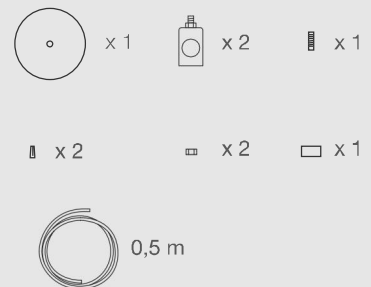

## DIMENSIONS

## PARTS

## ELECTRICAL KIT

CODE	LU60
TYPE	Sconces Lamp
MOUNTING	Ceiling rose and steel cord includes
CORD LENGHT	0,5 m. / Textile cable
BULB	100 watts (max) / Bulb Socket E26 / E27 x 2