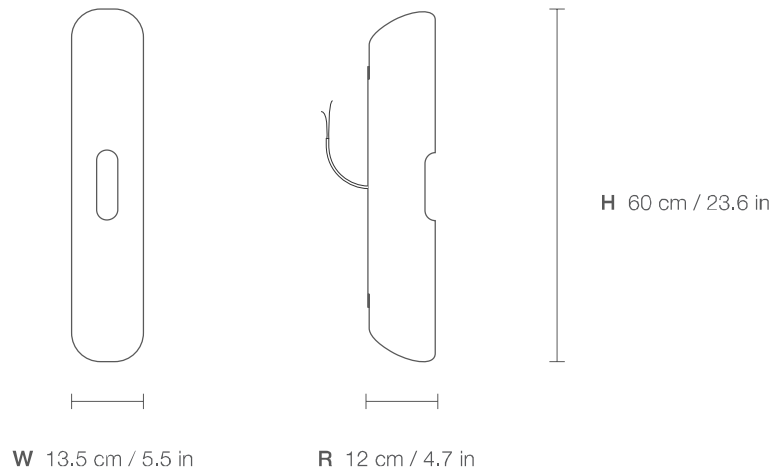

# LUPE 60

## DIMENSIONS

## PARTS

## ELECTRICAL KIT

CODE	LU60
TYPE	Sconces Lamp
MOUNTING	Ceiling rose and steel cord includes
CORD LENGHT	0,5 m. / Textile cable
BULB	100 watts (max) / Bulb Socket E26 / E27 x 2