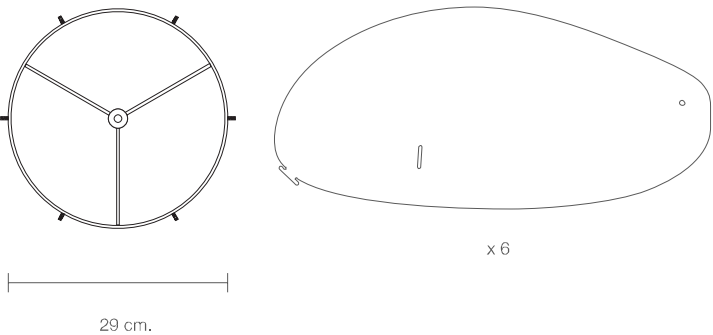

PARTS

CODE	MA68
TYPE	Pendant Lamp
MOUNTING	Ceiling rose and steel cord includes
CORD LENGHT	2 m. / Textile cable
BULB	100 watts (max) / Bulb Socket E26 / E27 x 1
WEIGHT	1.7 kg. / 3.7 lbs.