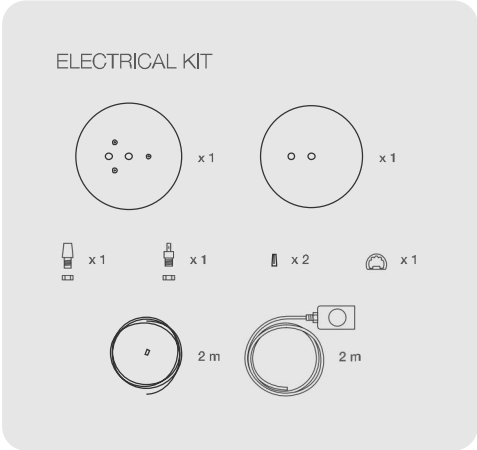

## DIMENSIONS

## PARTS

CODE	MA44
TYPE	Pendant Lamp
MOUNTING	Ceiling rose and steel cord includes
CORD LENGHT	2 m. / Textile cable
BULB	100 watts (max) / Bulb Socket E26 / E27 x 1
WEIGHT	1 kg. / 2.2 lbs.

## PARTS

CODE	MA68
TYPE	Pendant Lamp
MOUNTING	Ceiling rose and steel cord includes
CORD LENGHT	2 m. / Textile cable
BULB	100 watts (max) / Bulb Socket E26 / E27 x 1
WEIGHT	1.7 kg. / 3.7 lbs.