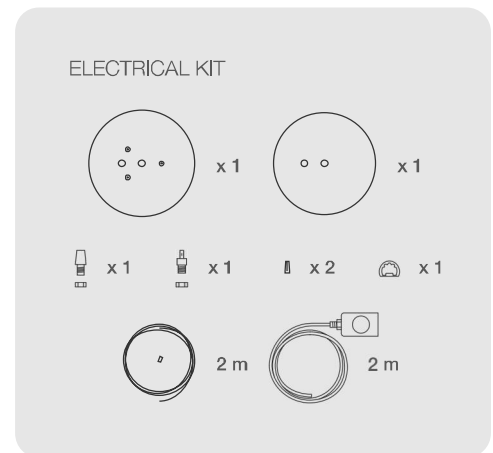

## DIMENSIONS

## PARTS

CODE	MA44
TYPE	Pendant Lamp
MOUNTING	Ceiling rose and steel cord includes
CORD LENGHT	2 m. / Textile cable
BULB	100 watts (max) / Bulb Socket E26 / E27 x 1
WEIGHT	1 kg. / 2.2 lbs.

## PARTS

CODE	MA68
TYPE	Pendant Lamp
MOUNTING	Ceiling rose and steel cord includes
CORD LENGHT	2 m. / Textile cable
BULB	100 watts (max) / Bulb Socket E26 / E27 x 1
WEIGHT	1.7 kg. / 3.7 lbs.