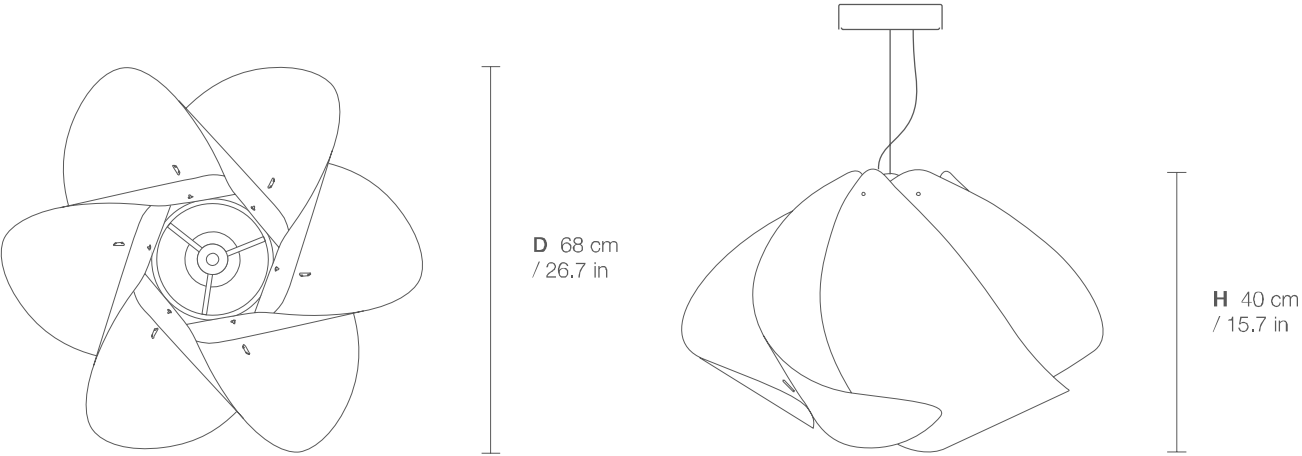

## DIMENSIONS

## PARTS

CODE	MA44
TYPE	Pendant Lamp
MOUNTING	Ceiling rose and steel cord includes
CORD LENGHT	2 m. / Textile cable
BULB	100 watts (max) / Bulb Socket E26 / E27 x 1
WEIGHT	1 kg. / 2.2 lbs.