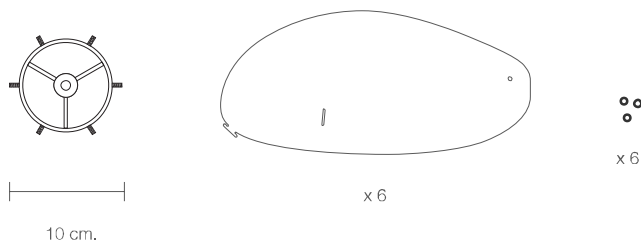

## DIMENSIONS

## PARTS

CODE	MA44
TYPE	Pendant Lamp
MOUNTING	Ceiling rose and steel cord includes
CORD LENGHT	2 m. / Textile cable
BULB	100 watts (max) / Bulb Socket E26 / E27 x 1
WEIGHT	1 kg. / 2.2 lbs.

## PARTS

CODE	MA68
TYPE	Pendant Lamp
MOUNTING	Ceiling rose and steel cord includes
CORD LENGHT	2 m. / Textile cable
BULB	100 watts (max) / Bulb Socket E26 / E27 x 1
WEIGHT	1.7 kg. / 3.7 lbs.