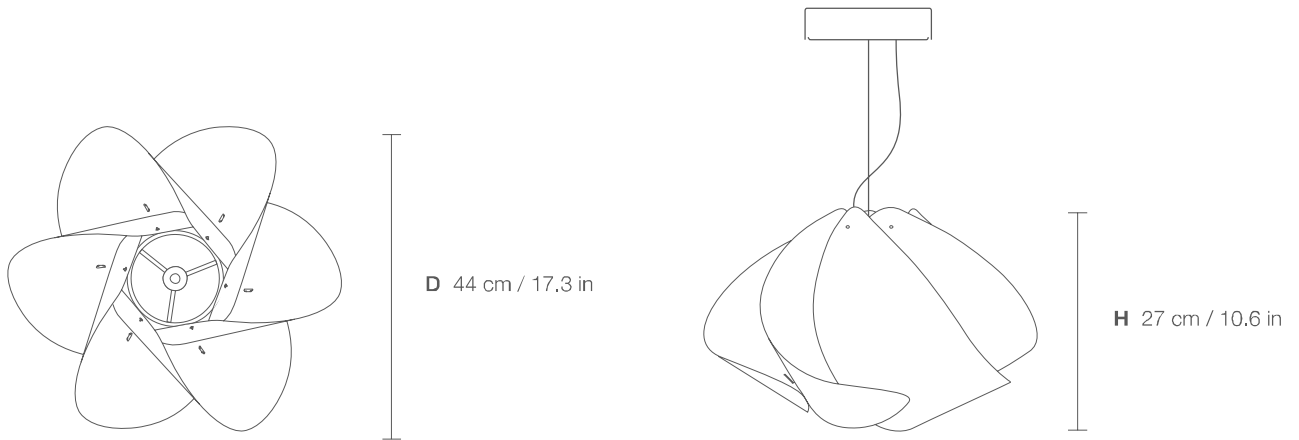

## DIMENSIONS

## PARTS

CODE	MA44
TYPE	Pendant Lamp
MOUNTING	Ceiling rose and steel cord includes
CORD LENGHT	2 m. / Textile cable
BULB	100 watts (max) / Bulb Socket E26 / E27 x 1
WEIGHT	1 kg. / 2.2 lbs.