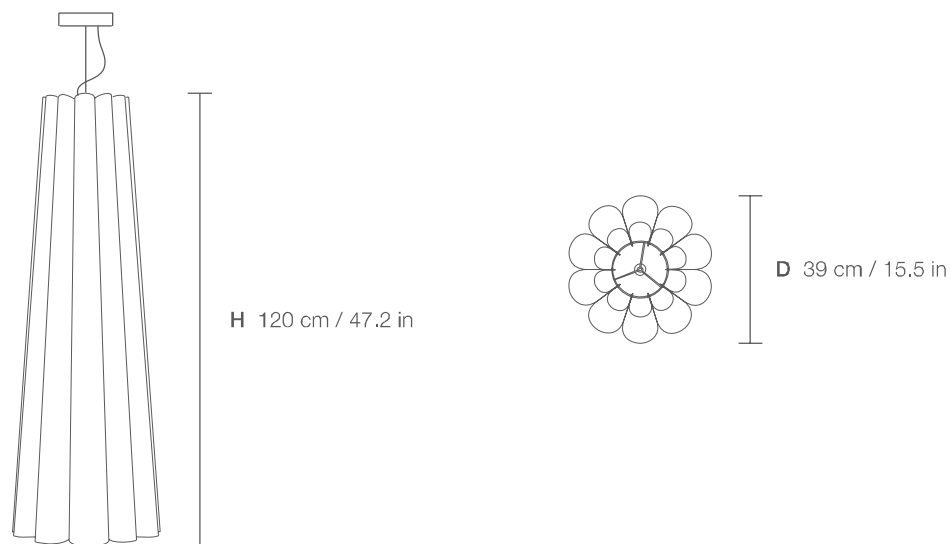

OLIVIA 39

DIMENSIONS

H 47 cm / 18.5 in

D 39 cm / 15.5 in

PARTS

D 15 cm / 5.9 in

x 10

ELECTRICAL KIT

CODE	OL39
TYPE	Pendant Lamp
MOUNTING	Ceiling rose and steel cord includes
CORD LENGTH	2 m. / Textile cable
BULB	100 watts (max) / Bulb Socket E26 / E27 x 1
WEIGHT	1.76 kg. / 3.88 lbs.

OLIVIA 39 L

DIMENSIONS

PARTS

CODE	OLL39
TYPE	Pendant Lamp
MOUNTING	Ceiling rose and steel cord includes
CORD LENGTH	4 m. / Textile cable
BULB	100 watts (max) / Bulb Socket E26 / E27 x 1
WEIGHT	3.63 kg. / 8 lbs.

OLIVIA 72

DIMENSIONS

PARTS

CODE	OL72
TYPE	Pendant Lamp
MOUNTING	Ceiling rose and steel cord includes
CORD LENGHT	4 m. / Textile cable
BULB	100 watts (max) / Bulb Socket E26 / E27 x 1
WEIGHT	5.28 kg. / 11.64 lbs.

OLIVIA 124

DIMENSIONS