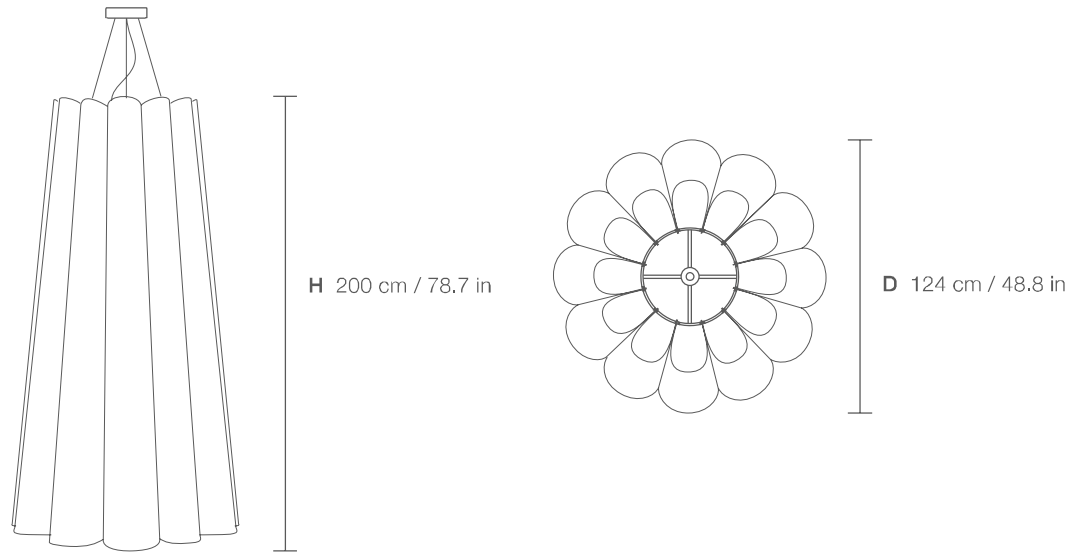

OLIVIA 39

DIMENSIONS

H 47 cm / 18.5 in

D 39 cm / 15.5 in

PARTS

D 15 cm / 5.9 in

x 10

ELECTRICAL KIT

CODE	OL39
TYPE	Pendant Lamp
MOUNTING	Ceiling rose and steel cord includes
CORD LENGTH	2 m. / Textile cable
BULB	100 watts (max) / Bulb Socket E26 / E27 x 1
WEIGHT	1.76 kg. / 3.88 lbs.

OLIVIA 39 L

DIMENSIONS

PARTS

CODE	OLL39
TYPE	Pendant Lamp
MOUNTING	Ceiling rose and steel cord includes
CORD LENGTH	4 m. / Textile cable
BULB	100 watts (max) / Bulb Socket E26 / E27 x 1
WEIGHT	3.63 kg. / 8 lbs.

OLIVIA 72

DIMENSIONS

PARTS

CODE	OL72
TYPE	Pendant Lamp
MOUNTING	Ceiling rose and steel cord includes
CORD LENGHT	4 m. / Textile cable
BULB	100 watts (max) / Bulb Socket E26 / E27 x 1
WEIGHT	5.28 kg. / 11.64 lbs.

OLIVIA 124

DIMENSIONS