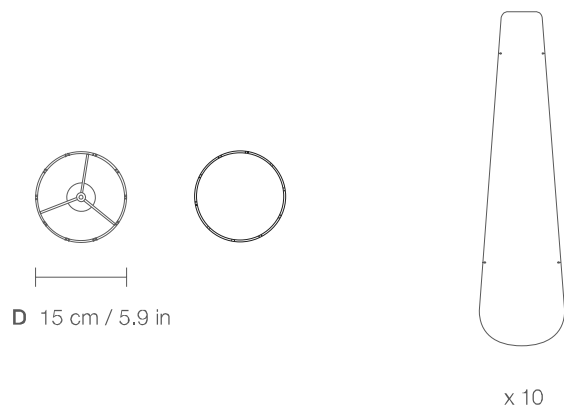

OLIVIA 39

DIMENSIONS

H 47 cm / 18.5 in

D 39 cm / 15.5 in

PARTS

D 15 cm / 5.9 in

x 10

ELECTRICAL KIT

CODE	OL39
TYPE	Pendant Lamp
MOUNTING	Ceiling rose and steel cord includes
CORD LENGTH	2 m. / Textile cable
BULB	100 watts (max) / Bulb Socket E26 / E27 x 1
WEIGHT	1.76 kg. / 3.88 lbs.

OLIVIA 39 L

DIMENSIONS

PARTS

CODE	OLL39
TYPE	Pendant Lamp
MOUNTING	Ceiling rose and steel cord includes
CORD LENGTH	4 m. / Textile cable
BULB	100 watts (max) / Bulb Socket E26 / E27 x 1
WEIGHT	3.63 kg. / 8 lbs.

OLIVIA 72

DIMENSIONS

PARTS

CODE	OL72
TYPE	Pendant Lamp
MOUNTING	Ceiling rose and steel cord includes
CORD LENGHT	4 m. / Textile cable
BULB	100 watts (max) / Bulb Socket E26 / E27 x 1
WEIGHT	5.28 kg. / 11.64 lbs.

OLIVIA 124

DIMENSIONS