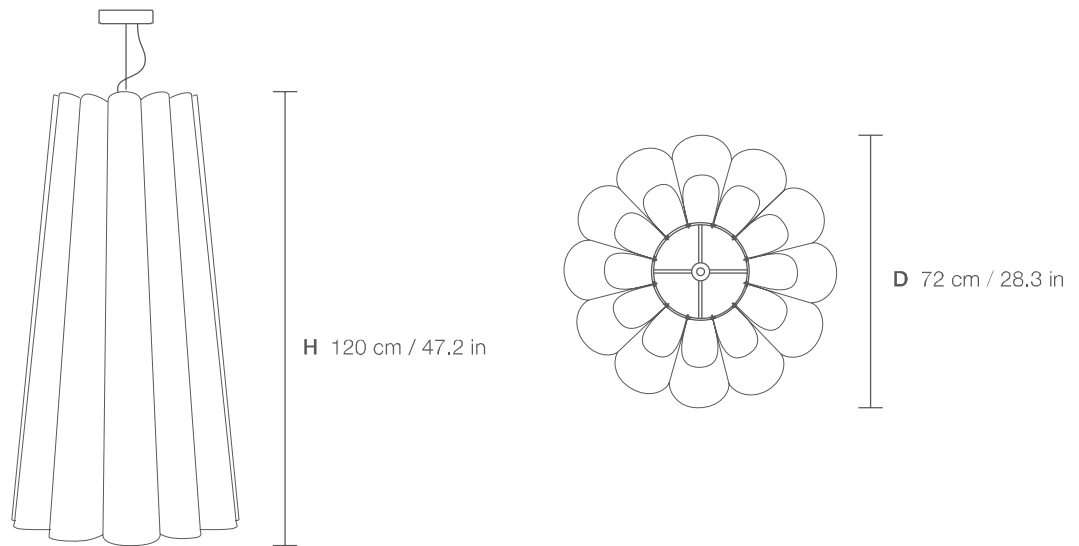

OLIVIA 39

DIMENSIONS

H 47 cm / 18.5 in

D 39 cm / 15.5 in

PARTS

D 15 cm / 5.9 in

x 10

ELECTRICAL KIT

CODE	OL39
TYPE	Pendant Lamp
MOUNTING	Ceiling rose and steel cord includes
CORD LENGTH	2 m. / Textile cable
BULB	100 watts (max) / Bulb Socket E26 / E27 x 1
WEIGHT	1.76 kg. / 3.88 lbs.

OLIVIA 39 L

DIMENSIONS

PARTS

CODE	OLL39
TYPE	Pendant Lamp
MOUNTING	Ceiling rose and steel cord includes
CORD LENGTH	4 m. / Textile cable
BULB	100 watts (max) / Bulb Socket E26 / E27 x 1
WEIGHT	3.63 kg. / 8 lbs.

OLIVIA 72

DIMENSIONS

PARTS

CODE	OL72
TYPE	Pendant Lamp
MOUNTING	Ceiling rose and steel cord includes
CORD LENGHT	4 m. / Textile cable
BULB	100 watts (max) / Bulb Socket E26 / E27 x 1
WEIGHT	5.28 kg. / 11.64 lbs.

OLIVIA 124

DIMENSIONS