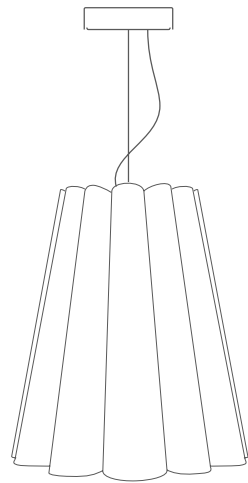

OLIVIA 39

DIMENSIONS

H 47 cm / 18.5 in

D 39 cm / 15.5 in

PARTS

D 15 cm / 5.9 in

x 10

ELECTRICAL KIT

CODE	OL39
TYPE	Pendant Lamp
MOUNTING	Ceiling rose and steel cord includes
CORD LENGTH	2 m. / Textile cable
BULB	100 watts (max) / Bulb Socket E26 / E27 x 1
WEIGHT	1.76 kg. / 3.88 lbs.

OLIVIA 39 L

DIMENSIONS

PARTS

CODE	OLL39
TYPE	Pendant Lamp
MOUNTING	Ceiling rose and steel cord includes
CORD LENGTH	4 m. / Textile cable
BULB	100 watts (max) / Bulb Socket E26 / E27 x 1
WEIGHT	3.63 kg. / 8 lbs.

OLIVIA 72

DIMENSIONS

PARTS

CODE	OL72
TYPE	Pendant Lamp
MOUNTING	Ceiling rose and steel cord includes
CORD LENGHT	4 m. / Textile cable
BULB	100 watts (max) / Bulb Socket E26 / E27 x 1
WEIGHT	5.28 kg. / 11.64 lbs.

OLIVIA 124

DIMENSIONS