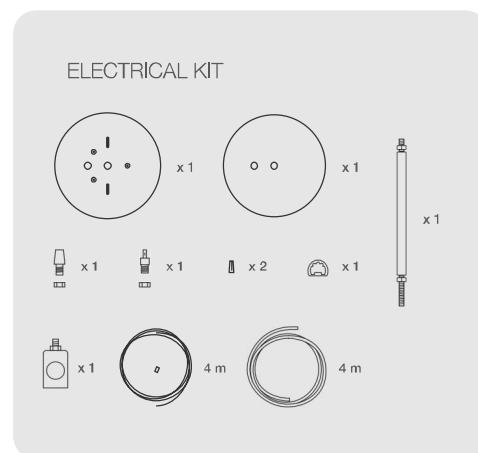

PARTS

CODE	OLL39
TYPE	Pendant Lamp
MOUNTING	Ceiling rose and steel cord includes
CORD LENGTH	4 m. / Textile cable
BULB	100 watts (max) / Bulb Socket E26 / E27 x 1
WEIGHT	3.63 kg. / 8 lbs.