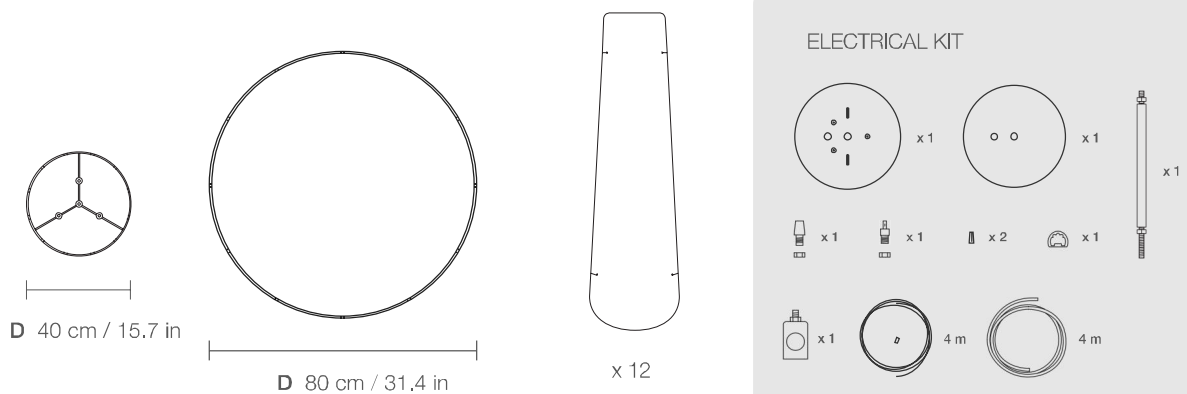

OLIVIA 39

DIMENSIONS

H 47 cm / 18.5 in

D 39 cm / 15.5 in

PARTS

D 15 cm / 5.9 in

x 10

ELECTRICAL KIT

PARTS

CODE	OLL39
TYPE	Pendant Lamp
MOUNTING	Ceiling rose and steel cord includes
CORD LENGTH	4 m. / Textile cable
BULB	100 watts (max) / Bulb Socket E26 / E27 x 1
WEIGHT	3.63 kg. / 8 lbs.

OLIVIA 72

DIMENSIONS

PARTS

CODE	OL72
TYPE	Pendant Lamp
MOUNTING	Ceiling rose and steel cord includes
CORD LENGHT	4 m. / Textile cable
BULB	100 watts (max) / Bulb Socket E26 / E27 x 1
WEIGHT	5.28 kg. / 11.64 lbs.

OLIVIA 124

DIMENSIONS

PARTS

CODE	OL124
TYPE	Pendant Lamp
MOUNTING	Ceiling rose and steel cord includes
CORD LENGHT	3 m. / Textile cable
BULB	100 watts (max) / Bulb Socket E26 / E27 x 3
WEIGHT	12.62 kg. / 27.82 lbs.