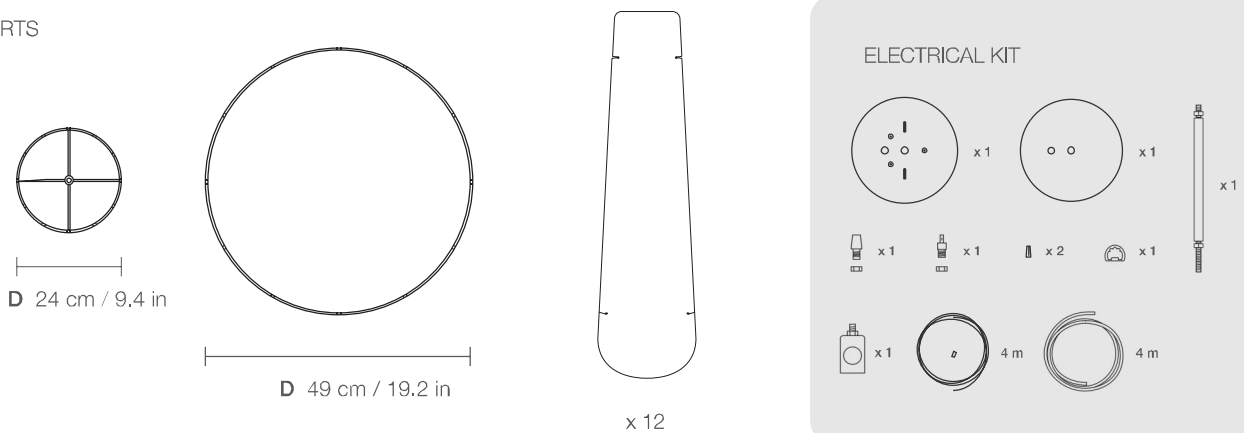

CODE	OL39
TYPE	Pendant Lamp
MOUNTING	Ceiling rose and steel cord includes
CORD LENGTH	2 m. / Textile cable
BULB	100 watts (max) / Bulb Socket E26 / E27 x 1
WEIGHT	1.76 kg. / 3.88 lbs.

OLIVIA 39 L

DIMENSIONS

PARTS

CODE	OLL39
TYPE	Pendant Lamp
MOUNTING	Ceiling rose and steel cord includes
CORD LENGTH	4 m. / Textile cable
BULB	100 watts (max) / Bulb Socket E26 / E27 x 1
WEIGHT	3.63 kg. / 8 lbs.

OLIVIA 72

DIMENSIONS

PARTS

CODE	OL72
TYPE	Pendant Lamp
MOUNTING	Ceiling rose and steel cord includes
CORD LENGHT	4 m. / Textile cable
BULB	100 watts (max) / Bulb Socket E26 / E27 x 1
WEIGHT	5.28 kg. / 11.64 lbs.

OLIVIA 124

DIMENSIONS

PARTS

CODE	OL124
TYPE	Pendant Lamp
MOUNTING	Ceiling rose and steel cord includes
CORD LENGHT	3 m. / Textile cable
BULB	100 watts (max) / Bulb Socket E26 / E27 x 3
WEIGHT	12.62 kg. / 27.82 lbs.