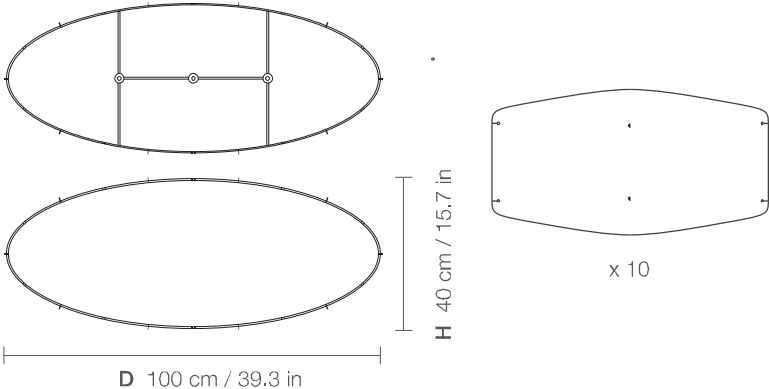

# PAULINA 116 OVAL

DIMENSIONS

PARTS

ELECTRICAL KIT

-  x 1
-  x 1
-  x 2
-  x 3
-  x 2
-  x 2
-  x 3
-  2 m x 2
-  2 m

CODE	PAO116
TYPE	Pendant Lamp
MOUNTING	Ceiling rose and steel cord includes
CORD LENGHT	2 m. / Textile cable
BULB	100 watts (max) / Bulb Socket E26 / E27 x 3
WEIGHT	