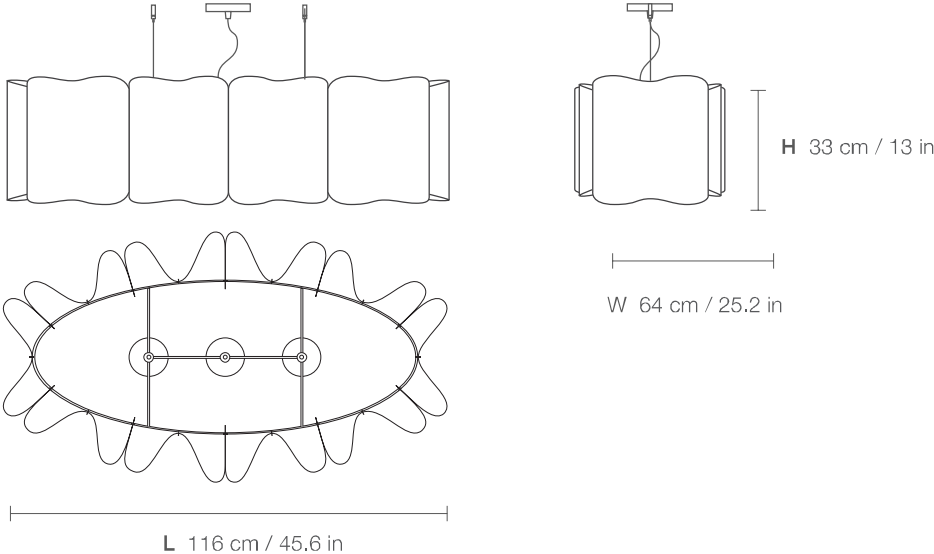

# PAULINA 116 OVAL

DIMENSIONS

PARTS

ELECTRICAL KIT

-  x 1
-  x 1
-  x 2
-  x 3
-  x 2
-  x 2
-  x 3
-  2 m x 2
-  2 m

CODE	PAO116
TYPE	Pendant Lamp
MOUNTING	Ceiling rose and steel cord includes
CORD LENGHT	2 m. / Textile cable
BULB	100 watts (max) / Bulb Socket E26 / E27 x 3
WEIGHT	