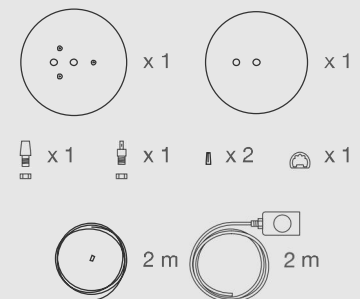

RENATA 30

DIMENSIONS

PARTS

ELECTRICAL KIT

CODE	RE30
TYPE	Pendant Lamp
MOUNTING	Ceiling rose and steel cord includes
CORD LENGHT	2 m. / Textile cable
BULB	100 watts (max) / Bulb Socket E26 / E27 x 1
WEIGHT	1.1 kg. / 2.42 lbs.

RENATA 32

DIMENSIONS

PARTS

ELECTRICAL KIT

CODE	RE32
TYPE	Pendant Lamp
MOUNTING	Ceiling rose and steel cord includes
CORD LENGHT	2 m. / Textile cable
BULB	100 watts (max) / Bulb Socket E26 / E27 x 1
WEIGHT	1.5 kg. / 3.3 lbs.

RENATA 56

DIMENSIONS

H 30 cm / 11.7 in

D 56 cm / 22 in

PARTS

x 20

D 40 cm / 15.7 in

ELECTRICAL KIT

CODE	RE56
TYPE	Pendant Lamp
MOUNTING	Ceiling rose and steel cord includes
CORD LENGHT	2 m. / Textile cable
BULB	100 watts (max) / Bulb Socket E26 / E27 x 1
WEIGHT	2.45 kg. / 5.4 lbs.

RENATA 80

DIMENSIONS