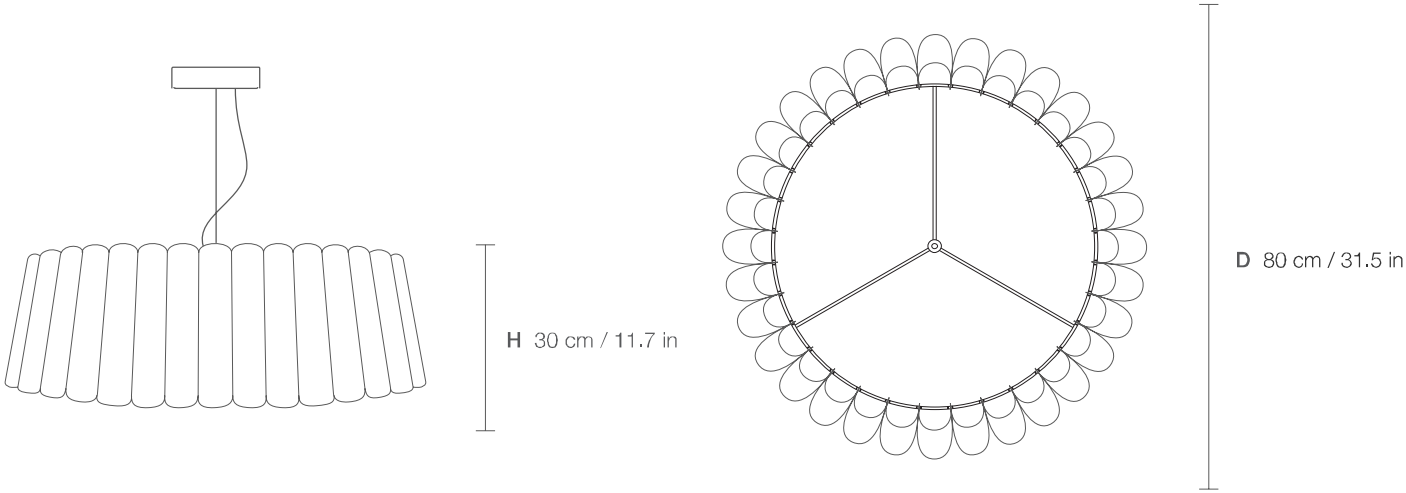

RENATA 30

DIMENSIONS

PARTS

ELECTRICAL KIT

CODE	RE30
TYPE	Pendant Lamp
MOUNTING	Ceiling rose and steel cord includes
CORD LENGHT	2 m. / Textile cable
BULB	100 watts (max) / Bulb Socket E26 / E27 x 1
WEIGHT	1.1 kg. / 2.42 lbs.

RENATA 32

DIMENSIONS

PARTS

ELECTRICAL KIT

CODE	RE32
TYPE	Pendant Lamp
MOUNTING	Ceiling rose and steel cord includes
CORD LENGHT	2 m. / Textile cable
BULB	100 watts (max) / Bulb Socket E26 / E27 x 1
WEIGHT	1.5 kg. / 3.3 lbs.

RENATA 56

DIMENSIONS

H 30 cm / 11.7 in

D 56 cm / 22 in

PARTS

x 20

D 40 cm / 15.7 in

ELECTRICAL KIT

CODE	RE56
TYPE	Pendant Lamp
MOUNTING	Ceiling rose and steel cord includes
CORD LENGHT	2 m. / Textile cable
BULB	100 watts (max) / Bulb Socket E26 / E27 x 1
WEIGHT	2.45 kg. / 5.4 lbs.

RENATA 80

DIMENSIONS