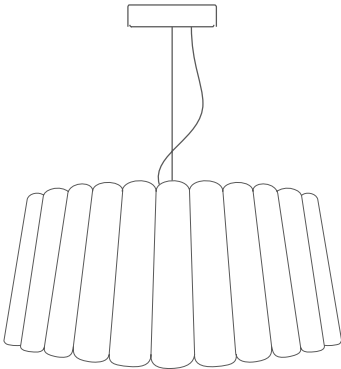

RENATA 30

DIMENSIONS

PARTS

ELECTRICAL KIT

CODE	RE30
TYPE	Pendant Lamp
MOUNTING	Ceiling rose and steel cord includes
CORD LENGHT	2 m. / Textile cable
BULB	100 watts (max) / Bulb Socket E26 / E27 x 1
WEIGHT	1.1 kg. / 2.42 lbs.

RENATA 32

DIMENSIONS

PARTS

ELECTRICAL KIT

CODE	RE32
TYPE	Pendant Lamp
MOUNTING	Ceiling rose and steel cord includes
CORD LENGHT	2 m. / Textile cable
BULB	100 watts (max) / Bulb Socket E26 / E27 x 1
WEIGHT	1.5 kg. / 3.3 lbs.

RENATA 56

DIMENSIONS

H 30 cm / 11.7 in

D 56 cm / 22 in

PARTS

x 20

D 40 cm / 15.7 in

ELECTRICAL KIT

CODE	RE56
TYPE	Pendant Lamp
MOUNTING	Ceiling rose and steel cord includes
CORD LENGHT	2 m. / Textile cable
BULB	100 watts (max) / Bulb Socket E26 / E27 x 1
WEIGHT	2.45 kg. / 5.4 lbs.

RENATA 80

DIMENSIONS