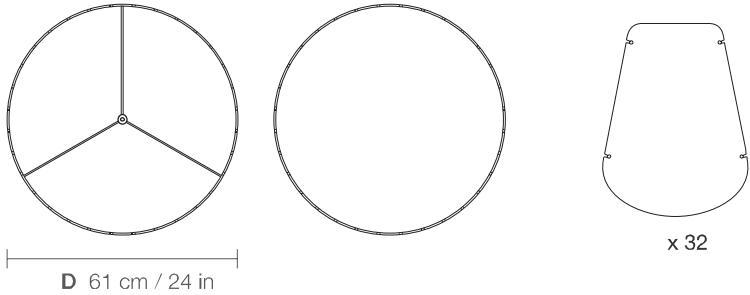

PARTS

ELECTRICAL KIT

- x 1
- x 1
- x 1
- x 1
- x 2
- x 1
- 2 m
- 2 m

CODE	RE80
TYPE	Pendant Lamp
MOUNTING	Ceiling rose and steel cord includes
CORD LENGTH	2 m. / Textile cable
BULB	100 watts (max) / Bulb Socket E26 / E27 x 1
WEIGHT	3.8 kg. / 8.37 lbs.