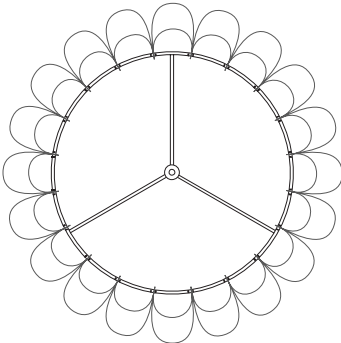

RENATA 30

DIMENSIONS

PARTS

ELECTRICAL KIT

CODE	RE30
TYPE	Pendant Lamp
MOUNTING	Ceiling rose and steel cord includes
CORD LENGHT	2 m. / Textile cable
BULB	100 watts (max) / Bulb Socket E26 / E27 x 1
WEIGHT	1.1 kg. / 2.42 lbs.

RENATA 32

DIMENSIONS

PARTS

ELECTRICAL KIT

CODE	RE32
TYPE	Pendant Lamp
MOUNTING	Ceiling rose and steel cord includes
CORD LENGHT	2 m. / Textile cable
BULB	100 watts (max) / Bulb Socket E26 / E27 x 1
WEIGHT	1.5 kg. / 3.3 lbs.

RENATA 56

DIMENSIONS

H 30 cm / 11.7 in

D 56 cm / 22 in

PARTS

x 20

D 40 cm / 15.7 in

ELECTRICAL KIT

CODE	RE56
TYPE	Pendant Lamp
MOUNTING	Ceiling rose and steel cord includes
CORD LENGHT	2 m. / Textile cable
BULB	100 watts (max) / Bulb Socket E26 / E27 x 1
WEIGHT	2.45 kg. / 5.4 lbs.

RENATA 80

DIMENSIONS