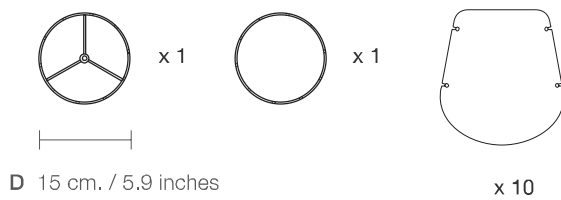

RENATA 30

DIMENSIONS

PARTS

ELECTRICAL KIT

CODE	RE30
TYPE	Pendant Lamp
MOUNTING	Ceiling rose and steel cord includes
CORD LENGHT	2 m. / Textile cable
BULB	100 watts (max) / Bulb Socket E26 / E27 x 1
WEIGHT	1.1 kg. / 2.42 lbs.

RENATA 32

DIMENSIONS

PARTS

ELECTRICAL KIT

CODE	RE32
TYPE	Pendant Lamp
MOUNTING	Ceiling rose and steel cord includes
CORD LENGHT	2 m. / Textile cable
BULB	100 watts (max) / Bulb Socket E26 / E27 x 1
WEIGHT	1.5 kg. / 3.3 lbs.

RENATA 56

DIMENSIONS

H 30 cm / 11.7 in

D 56 cm / 22 in

PARTS

x 20

D 40 cm / 15.7 in

ELECTRICAL KIT

CODE	RE56
TYPE	Pendant Lamp
MOUNTING	Ceiling rose and steel cord includes
CORD LENGHT	2 m. / Textile cable
BULB	100 watts (max) / Bulb Socket E26 / E27 x 1
WEIGHT	2.45 kg. / 5.4 lbs.

RENATA 80

DIMENSIONS