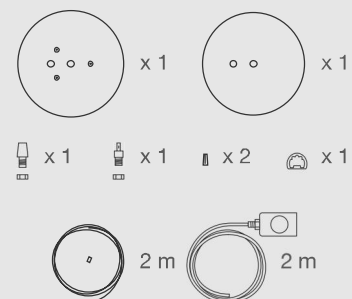

RENATA 30

DIMENSIONS

PARTS

ELECTRICAL KIT

CODE	RE30
TYPE	Pendant Lamp
MOUNTING	Ceiling rose and steel cord includes
CORD LENGHT	2 m. / Textile cable
BULB	100 watts (max) / Bulb Socket E26 / E27 x 1
WEIGHT	1.1 kg. / 2.42 lbs.

RENATA 32

DIMENSIONS

PARTS

ELECTRICAL KIT

CODE	RE32
TYPE	Pendant Lamp
MOUNTING	Ceiling rose and steel cord includes
CORD LENGHT	2 m. / Textile cable
BULB	100 watts (max) / Bulb Socket E26 / E27 x 1
WEIGHT	1.5 kg. / 3.3 lbs.

RENATA 56

DIMENSIONS

H 30 cm / 11.7 in

D 56 cm / 22 in

PARTS

x 20

D 40 cm / 15.7 in

ELECTRICAL KIT

CODE	RE56
TYPE	Pendant Lamp
MOUNTING	Ceiling rose and steel cord includes
CORD LENGHT	2 m. / Textile cable
BULB	100 watts (max) / Bulb Socket E26 / E27 x 1
WEIGHT	2.45 kg. / 5.4 lbs.

RENATA 80

DIMENSIONS