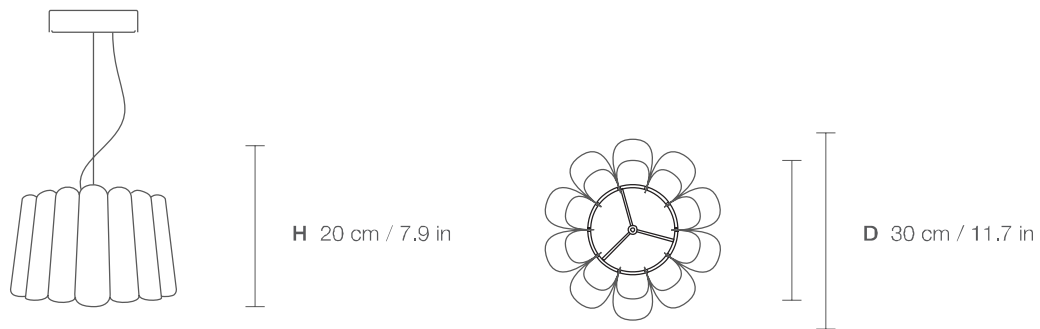

RENATA 30

DIMENSIONS

PARTS

ELECTRICAL KIT

CODE	RE30
TYPE	Pendant Lamp
MOUNTING	Ceiling rose and steel cord includes
CORD LENGHT	2 m. / Textile cable
BULB	100 watts (max) / Bulb Socket E26 / E27 x 1
WEIGHT	1.1 kg. / 2.42 lbs.

RENATA 32

DIMENSIONS

PARTS

ELECTRICAL KIT

CODE	RE32
TYPE	Pendant Lamp
MOUNTING	Ceiling rose and steel cord includes
CORD LENGHT	2 m. / Textile cable
BULB	100 watts (max) / Bulb Socket E26 / E27 x 1
WEIGHT	1.5 kg. / 3.3 lbs.

RENATA 56

DIMENSIONS

H 30 cm / 11.7 in

D 56 cm / 22 in

PARTS

x 20

D 40 cm / 15.7 in

ELECTRICAL KIT

CODE	RE56
TYPE	Pendant Lamp
MOUNTING	Ceiling rose and steel cord includes
CORD LENGHT	2 m. / Textile cable
BULB	100 watts (max) / Bulb Socket E26 / E27 x 1
WEIGHT	2.45 kg. / 5.4 lbs.

RENATA 80

DIMENSIONS