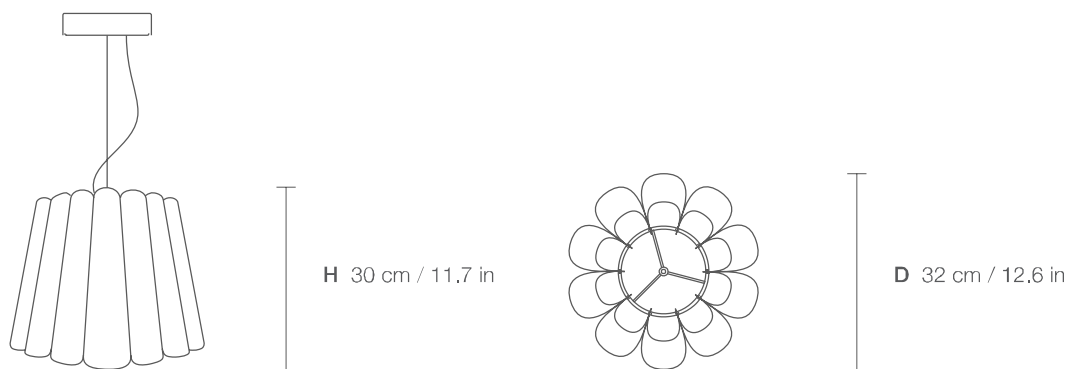

RENATA 30

DIMENSIONS

PARTS

ELECTRICAL KIT

CODE	RE30
TYPE	Pendant Lamp
MOUNTING	Ceiling rose and steel cord includes
CORD LENGHT	2 m. / Textile cable
BULB	100 watts (max) / Bulb Socket E26 / E27 x 1
WEIGHT	1.1 kg. / 2.42 lbs.

RENATA 32

DIMENSIONS

PARTS

ELECTRICAL KIT

CODE	RE32
TYPE	Pendant Lamp
MOUNTING	Ceiling rose and steel cord includes
CORD LENGHT	2 m. / Textile cable
BULB	100 watts (max) / Bulb Socket E26 / E27 x 1
WEIGHT	1.5 kg. / 3.3 lbs.

RENATA 56

DIMENSIONS

H 30 cm / 11.7 in

D 56 cm / 22 in

PARTS

x 20

D 40 cm / 15.7 in

ELECTRICAL KIT

CODE	RE56
TYPE	Pendant Lamp
MOUNTING	Ceiling rose and steel cord includes
CORD LENGHT	2 m. / Textile cable
BULB	100 watts (max) / Bulb Socket E26 / E27 x 1
WEIGHT	2.45 kg. / 5.4 lbs.

RENATA 80

DIMENSIONS