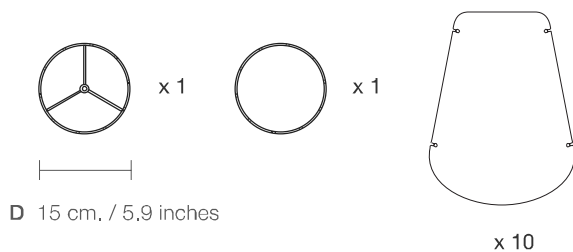

RENATA 30

DIMENSIONS

PARTS

ELECTRICAL KIT

CODE	RE30
TYPE	Pendant Lamp
MOUNTING	Ceiling rose and steel cord includes
CORD LENGHT	2 m. / Textile cable
BULB	100 watts (max) / Bulb Socket E26 / E27 x 1
WEIGHT	1.1 kg. / 2.42 lbs.

RENATA 32

DIMENSIONS

PARTS

ELECTRICAL KIT

CODE	RE32
TYPE	Pendant Lamp
MOUNTING	Ceiling rose and steel cord includes
CORD LENGHT	2 m. / Textile cable
BULB	100 watts (max) / Bulb Socket E26 / E27 x 1
WEIGHT	1.5 kg. / 3.3 lbs.

RENATA 56

DIMENSIONS

H 30 cm / 11.7 in

D 56 cm / 22 in

PARTS

x 20

D 40 cm / 15.7 in

ELECTRICAL KIT

CODE	RE56
TYPE	Pendant Lamp
MOUNTING	Ceiling rose and steel cord includes
CORD LENGHT	2 m. / Textile cable
BULB	100 watts (max) / Bulb Socket E26 / E27 x 1
WEIGHT	2.45 kg. / 5.4 lbs.

RENATA 80

DIMENSIONS